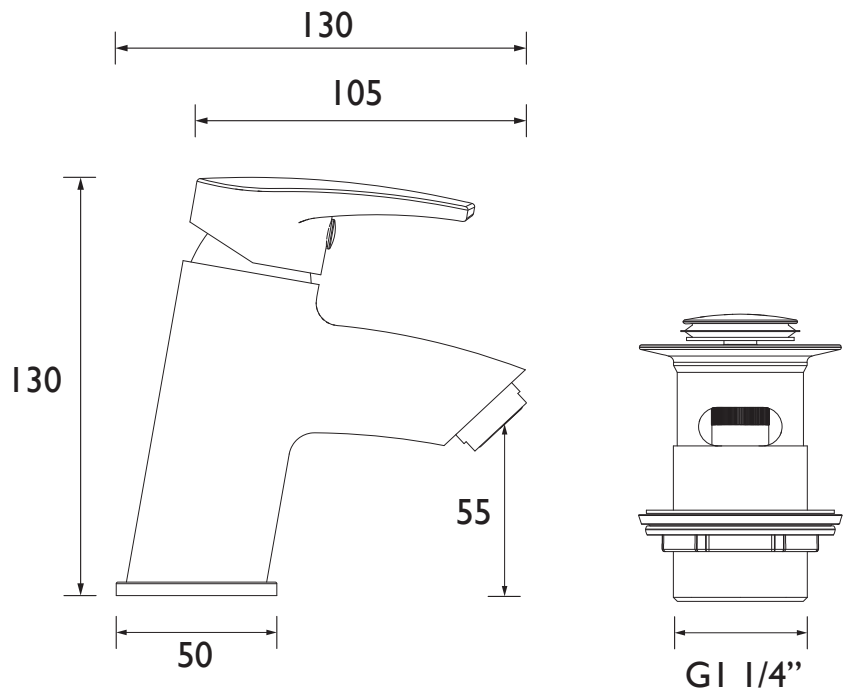

### Features:

- Long life ceramic cartridge for added durability and ease of use
- Metal fixing nut for added durability
- Includes clicker waste
- Chrome plated to BS EN 248

### Specification

<b>Product Type:</b>	Bathroom Taps
<b>Main Construction Material:</b>	Brass
<b>Mount Type:</b>	Deck
<b>Handle Type:</b>	Lever
<b>Connection Inlet:</b>	1/2" BSP Flexible Tails
<b>Connection Outlet:</b>	M24 5lpm Aerator
<b>Number of Tap Holes:</b>	1
<b>Valve/Cartridge Type:</b>	35mm Single Lever Cartridge
<b>Plumbing System Requirements:</b>	Suitable for all plumbing systems
<b>Minimum Dynamic Pressure (bar):</b>	0.2 bar
<b>Maximum Dynamic Pressure (bar):</b>	5 bar
<b>Maximum Hot Water Temperature °C:</b>	65°C
<b>Maximum Static Pressure (bar):</b>	10 bar
<b>Flow Type:</b>	Single
<b>Isolation Included:</b>	No

### Dimensions (measurements in mm)