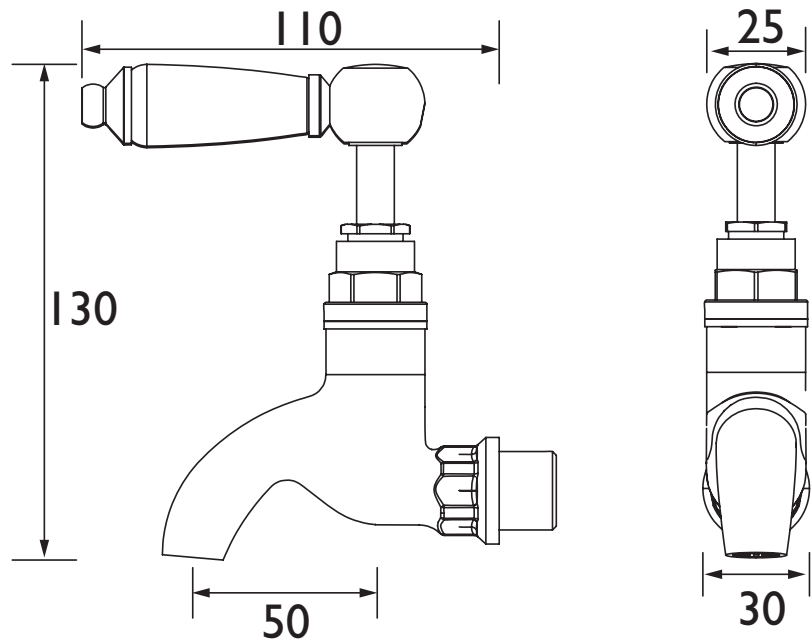

### Specification

<b>Product Type:</b>	Taps
<b>Main Construction Material:</b>	Brass
<b>Mount Type:</b>	Deck
<b>Handle Type:</b>	Lever
<b>Connection Inlet:</b>	1/2" BSP
<b>Connection Outlet:</b>	N/A
<b>Number of Tap Holes:</b>	2
<b>Valve/Cartridge Type:</b>	1/2" Ceramic Disc Valves - 1/4 Turn
<b>Plumbing System Requirements:</b>	Suitable for all plumbing systems
<b>Minimum Dynamic Pressure (bar):</b>	0.2 bar
<b>Maximum Dynamic Pressure (bar):</b>	5.0 bar
<b>Maximum Hot Water Temperature °C:</b>	65°C
<b>Maximum Static Pressure (bar):</b>	10 bar
<b>Isolation Included:</b>	No

### Dimensions (measurements in mm)