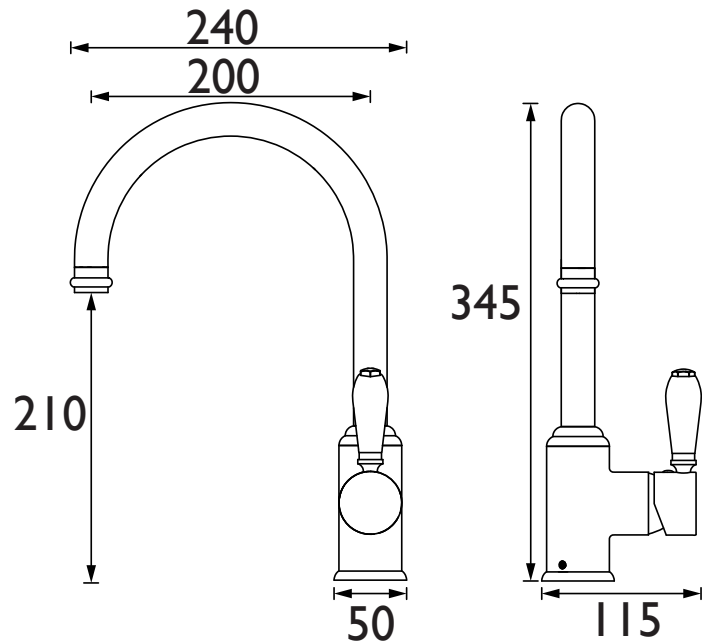

RS SNKSL EF C

RENAISSANCE Tap Range Renaissance Single Lever Easyfit Sink Mixer Chrome

Features:

- Long life ceramic cartridge for added durability and ease of use
- Metal fixing nut for added durability
- Easyfit base included
- Flexible tails included
- Minimum working pressure of 0.3 bar

Product Certifications:

WRAS Cert. Number: 2012913
WRAS Expiry Date: 31/12/2025

For more products, visit our website:
<http://www.bristan.com>

Specification

Product Type:	Kitchen Taps
Main Construction Material:	Brass
Mount Type:	Deck Mounted
Handle Type:	Lever Handle
Connection Inlet:	1/2" BSP Flexible Tails
Connection Outlet:	Flow Straightener
Number of Tap Holes:	1
Valve/Cartridge Type:	40mm Cartridge
Plumbing System Requirements:	Suitable for all plumbing systems
Minimum Dynamic Pressure (bar):	0.3 bar
Maximum Dynamic Pressure (bar):	5.0 bar
Maximum Hot Water Temperature °C:	65°C
Maximum Static Pressure (bar):	10 bar
Flow Type:	Single Flow
Isolation Included:	Yes

Dimensions (measurements in mm)

Flow Rates (l/min)

System Pressure (bar)	0.3	0.5	1	2	3	5
RS SNKSL EF C (mixed)	7	9	12.7	18	22	28.4

TECHNICAL DATA SHEET

BRISTAN