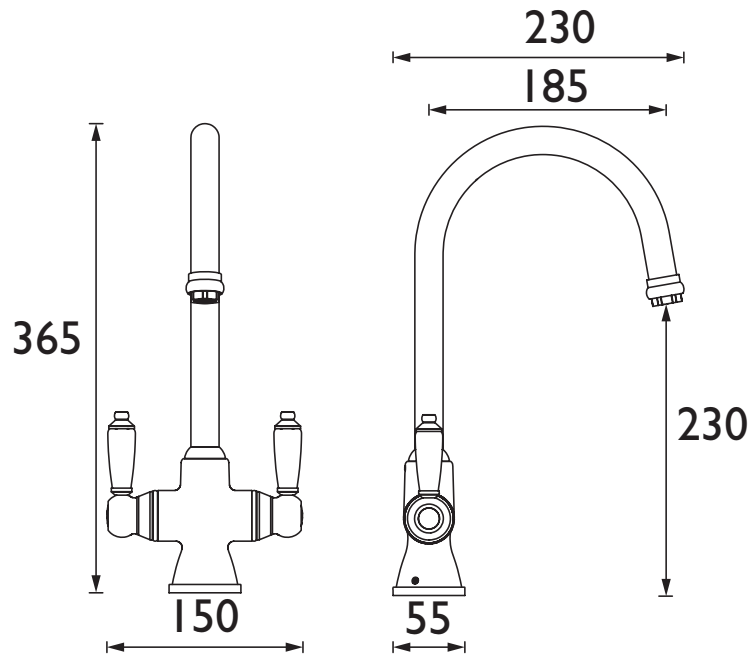

RS SNK EF BN

RENAISSANCE Tap Range

Reniassance Easyfit Sink Mixer
Brushed Nickel

Features:

- Long life and easy to use 1/4 turn ceramic disc valves
- Metal fixing nut for added durability
- Easyfit base included
- Flexible tails included

Product Certifications:

For more products, visit our website:
<http://www.bristan.com>

Specification

Product Type:	Kitchen Taps
Main Construction Material:	Brass
Mount Type:	Deck Mounted
Handle Type:	Lever Handle
Connection Inlet:	1/2" BSP Female Flexible Tails
Connection Outlet:	Anti-Splash
Number of Tap Holes:	1
Valve/Cartridge Type:	1/2" Ceramic Disc Valve
Plumbing System Requirements:	Suitable for all plumbing systems
Minimum Dynamic Pressure (bar):	0.3 bar
Maximum Dynamic Pressure (bar):	5.0 bar
Maximum Hot Water Temperature °C:	65°C
Maximum Static Pressure (bar):	10 bar
Flow Type:	Single
Isolation Included:	Yes

Dimensions (measurements in mm)

Flow Rates (l/min)

System Pressure (bar)	0.3	0.5	1	2	3	5
RS SNK EF BN (mixed)	12.1	14.1	21	30.8	37.6	48.7

TECHNICAL DATA SHEET

BRISTAN