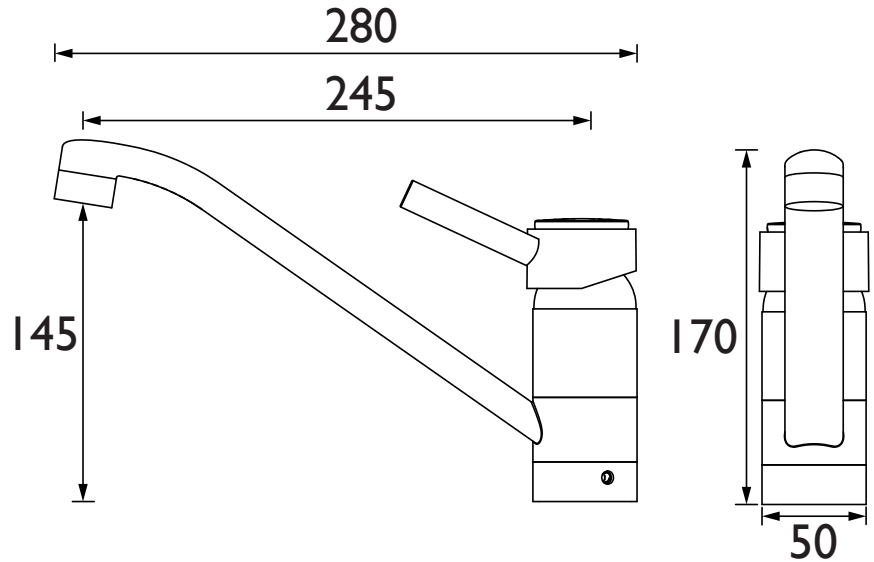

### Specification

<b>Product Type:</b>	Kitchen Taps
<b>Main Construction Material:</b>	Brass
<b>Mount Type:</b>	Deck Mounted
<b>Handle Type:</b>	Lever Handle
<b>Connection Inlet:</b>	1/2" BSP Flexible Tails
<b>Connection Outlet:</b>	M24 Flow Straightener
<b>Number of Tap Holes:</b>	1
<b>Valve/Cartridge Type:</b>	Ceramic Cartridge
<b>Plumbing System Requirements:</b>	Suitable for all plumbing systems
<b>Minimum Dynamic Pressure (bar):</b>	0.3 bar
<b>Maximum Dynamic Pressure (bar):</b>	5.0 bar
<b>Maximum Hot Water Temperature °C:</b>	65°C
<b>Maximum Static Pressure (bar):</b>	10 bar
<b>Flow Type:</b>	Single Flow
<b>Isolation Included:</b>	Yes

### Dimensions (measurements in mm)