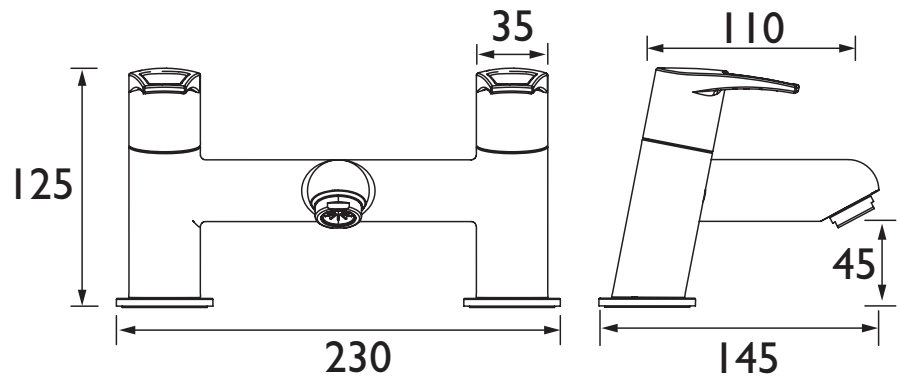

### Specification

<b>Product Type:</b>	Bathroom Tap
<b>Main Construction Material:</b>	Brass
<b>Mount Type:</b>	Deck
<b>Handle Type:</b>	Lever
<b>Connection Inlet:</b>	3/4" BSP
<b>Connection Outlet:</b>	Flow Straightener
<b>Number of Tap Holes:</b>	2
<b>Valve/Cartridge Type:</b>	3/4" Ceramic Disc Valve
<b>Plumbing System Requirements:</b>	Suitable for all plumbing systems, ideally balanced
<b>Minimum Dynamic Pressure (bar):</b>	0.2
<b>Maximum Dynamic Pressure (bar):</b>	5.0
<b>Maximum Hot Water Temperature °C:</b>	65°C
<b>Maximum Static Pressure (bar):</b>	10 bar
<b>Flow Type:</b>	Single
<b>Isolation Included:</b>	No

### Dimensions (measurements in mm)