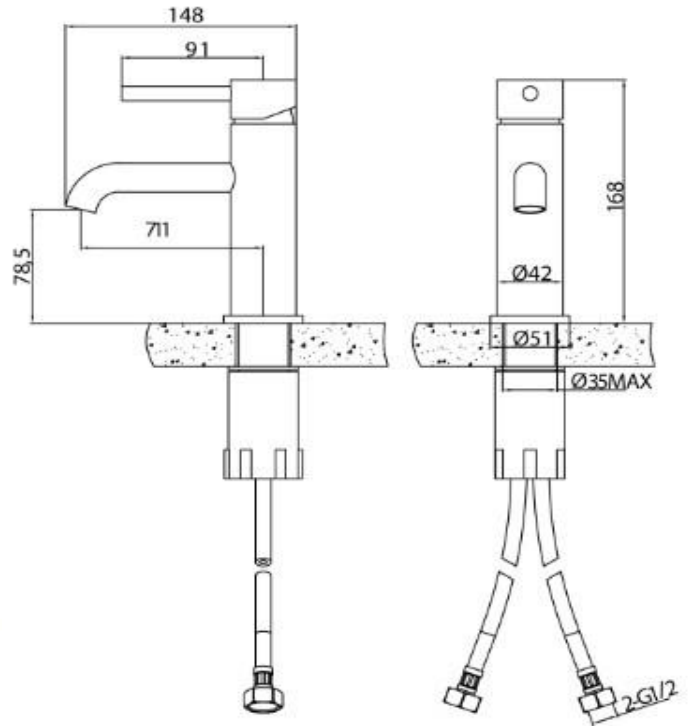

TECHNICAL DATA SHEET

ISO Basin Mono Mixer

Product Code	TBTS-34-1202
Construction	Brass Body CuZn40Pb2, EN CW617N (equivalent to BS CZ122)
Finishes	Chrome plated to BS EN 248
Product Type	Contemporary
Water Pressure	Min. 0.2 bar, Max. 6.0 bar
Plumbing Systems	Suitable for all plumbing systems
Standards	Complies with BS5412, BS EN200
Certification	Manufactured to comply with WRAS
Cartridge	35mm Coolstart ceramic disc cartridge
Aerator	Neoperl Adjustable Slim Air
Fitting	M10 x 350mm ½" BSP Female Flexi Tails
Packaging	54 x 36 x 19cm / carton (8 boxes / carton)
Guarantee	15 years against manufacturing faults (excluding serviceable parts).

Flow Rates (Litres per minute)

System Pressure	0.1 Bar	0.2 Bar	0.3 Bar	0.5 Bar	1.0 Bar	1.5 Bar	2.0 Bar	3.0 Bar	4.0 Bar	5.0 Bar
	3.8	6.8	-	9.1	12.3	-	14.7	17.3	-	-

The information contained on this page was correct at date of issue. Fitting dimensions are provided as a guide only. Some variation may occur due to manufacturing tolerances. We pursue a policy of continuing improvement in design and performance of our products and so reserve the right to change specifications without prior notice.