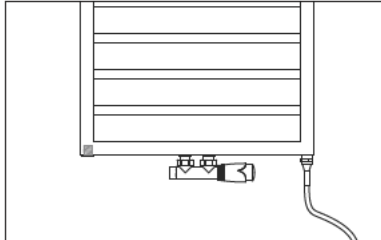

Use corner TRV Pack and Blank Centre Tappings

2

50mm Centre TRV Valves

Blank the 2 x outside tappings and use a 50mm TRV

3

Dual Fuel Option

Blank 1 tapping, use a 50mm TRV and use a Dual Fuel Elements (see page 42-43 for options)