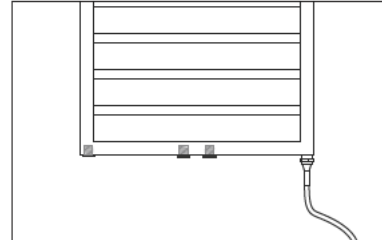

Electric Only Options

For electric only options contact our office directly on sales@abacus-bathrooms.co.uk

Electric Only Options

For electric only options contact our office directly on sales@abacus-bathrooms.co.uk