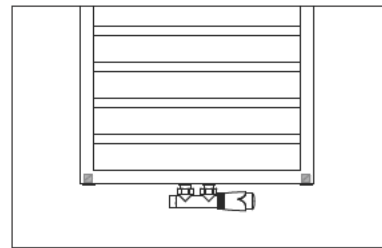

Elegance Metro Towel Rails offer Ultra-Flexible Installation Options

Ultra flexible installation options with 4 x bottom 1/2" tappings (2 blanks included)

Installation options

1

Standard Thermostatic Valves

Use corner TRV Pack and Blank Centre Tappings

2

50mm Centre TRV Valves

Blank the 2 x outside tappings and use a 50mm TRV

3

Dual Fuel Option

Blank 1 tapping, use a 50mm TRV and use a Dual Fuel Elements (see page 42-43 for options)