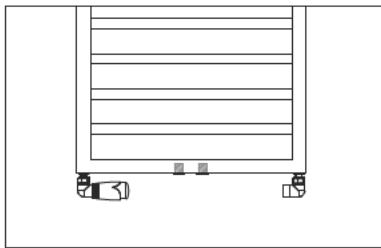

Elegance Metro Towel Rails offer Ultra-Flexible Installation Options

Ultra flexible installation options with 4 x bottom 1/2" tappings (2 blanks included)

Installation options

1

Standard Thermostatic Valves

Use corner TRV Pack and Blank Centre Tappings

2

50mm Centre TRV Valves

Blank the 2 x outside tappings and use a 50mm TRV

3

Dual Fuel Option

Blank 1 tapping, use a 50mm TRV and use a Dual Fuel Elements (see page 42-43 for options)