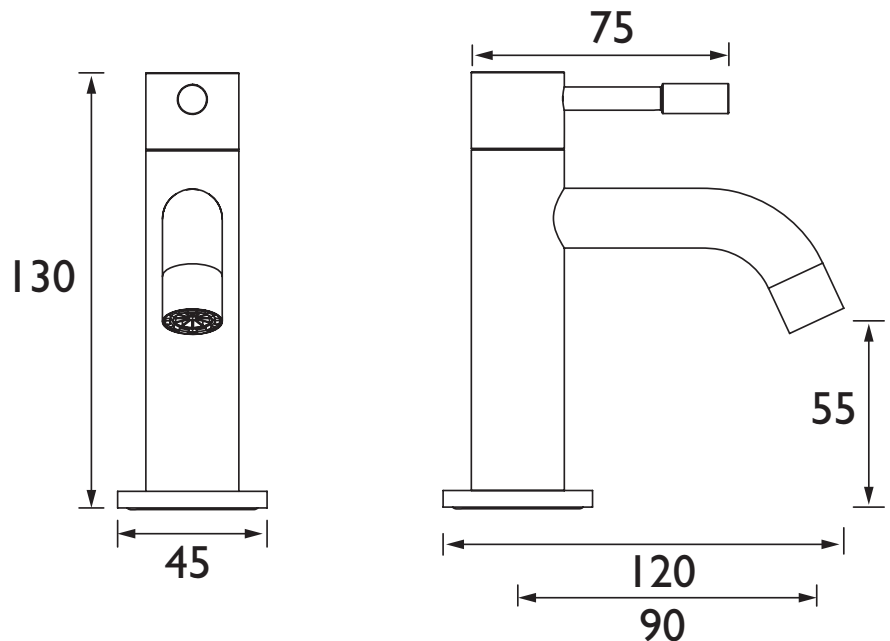

Product Certifications:

For more products, visit our website:
<http://www.bristan.com>

Specification

Product Type:	Bathroom Taps
Main Construction Material:	Brass
Mount Type:	Deck
Handle Type:	Lever
Connection Inlet:	G 1/2"
Connection Outlet:	Flow Straightener
Number of Tap Holes:	2
Valve/Cartridge Type:	1/2" Ceramic Disc Valve - 1/4 Turn
Plumbing System Requirements:	Suitable for all plumbing systems
Minimum Dynamic Pressure (bar):	0.2 bar
Maximum Dynamic Pressure (bar):	5.0 bar
Maximum Hot Water Temperature °C:	60°C
Maximum Static Pressure (bar):	10 bar
Isolation Included:	No

Dimensions (measurements in mm)

Flow Rates (l/min)

System Pressure (bar)	0.2	0.5	1	2	3	5
MI 1/2 BLK (Cold)	9.6	14.8	21.0	29.8	36.3	47.0
MI 1/2 BLK (Hot)	9.8	15.2	21.8	31.0	38.1	49.0

TECHNICAL
DATA
SHEET

BRISTAN