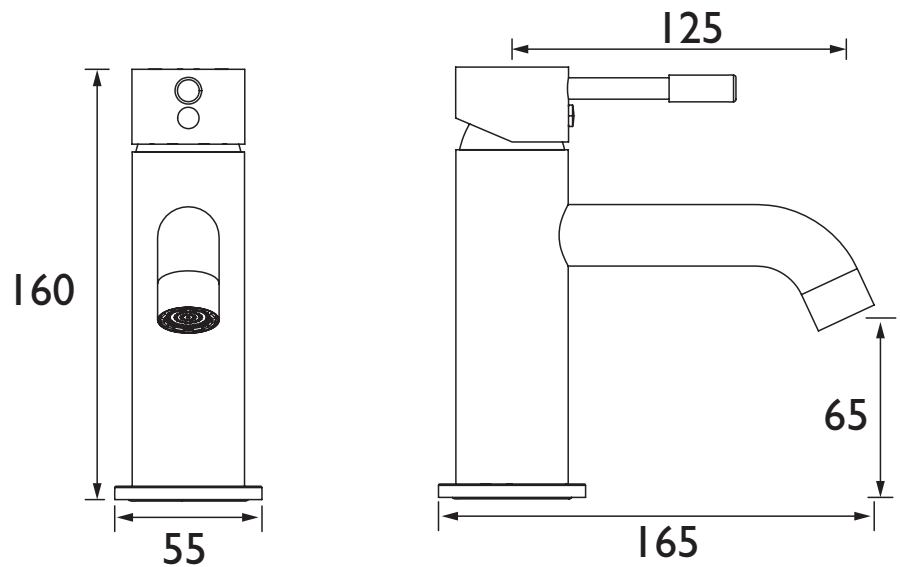

### Specification

<b>Product Type:</b>	Bathroom Taps
<b>Main Construction Material:</b>	Brass
<b>Mount Type:</b>	Deck
<b>Handle Type:</b>	Lever
<b>Connection Inlet:</b>	M10 x 15mm Flexible Tails
<b>Connection Outlet:</b>	5ltr Aerator
<b>Number of Tap Holes:</b>	1
<b>Valve/Cartridge Type:</b>	35mm Flat Cartridge
<b>Plumbing System Requirements:</b>	Suitable for all plumbing systems
<b>Minimum Dynamic Pressure (bar):</b>	0.5 bar
<b>Maximum Dynamic Pressure (bar):</b>	5.0 bar
<b>Maximum Hot Water Temperature °C:</b>	60 °C
<b>Maximum Static Pressure (bar):</b>	10 bar
<b>Flow Type:</b>	Single
<b>Isolation Included:</b>	No

### Dimensions (measurements in mm)