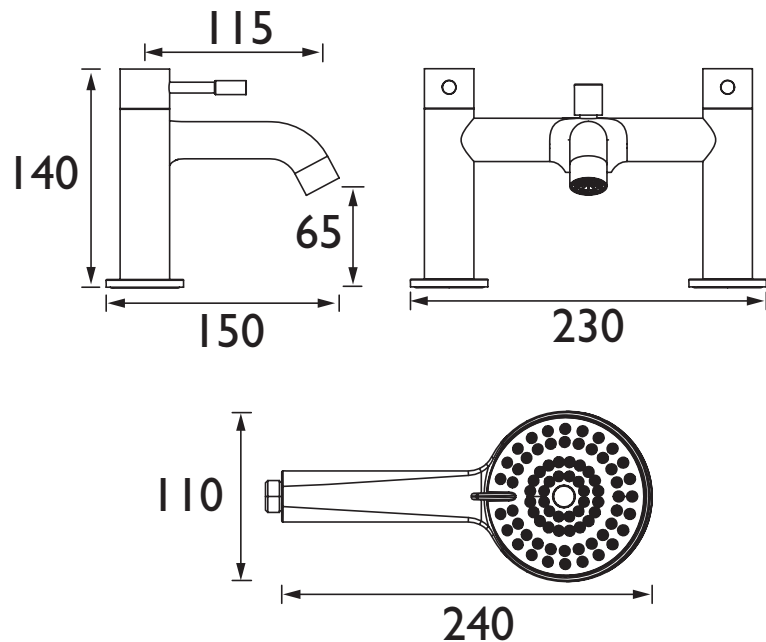

### Specification

<b>Product Type:</b>	Bathroom Taps
<b>Main Construction Material:</b>	Brass
<b>Mount Type:</b>	Deck
<b>Handle Type:</b>	Lever
<b>Connection Inlet:</b>	3/4" BSP
<b>Connection Outlet:</b>	Flow Straightener
<b>Number of Tap Holes:</b>	2
<b>Valve/Cartridge Type:</b>	3/4" Ceramic Disc Valve - 1/4 Turn
<b>Plumbing System Requirements:</b>	Suitable for all plumbing systems
<b>Minimum Dynamic Pressure (bar):</b>	0.2 bar
<b>Maximum Dynamic Pressure (bar):</b>	5.0 bar
<b>Maximum Hot Water Temperature °C:</b>	60 °C
<b>Maximum Static Pressure (bar):</b>	10 bar
<b>Flow Type:</b>	Single
<b>Isolation Included:</b>	No

### Dimensions (measurements in mm)