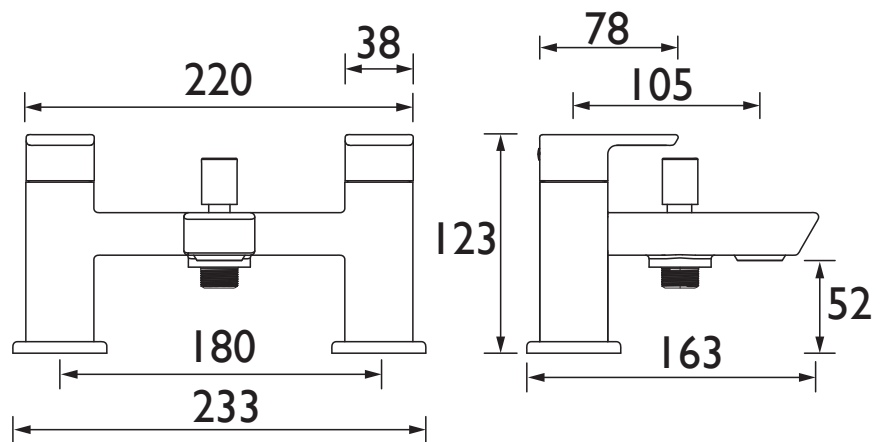

### Specification

Product Type:	Bathroom Tap
Main Construction Material:	Brass
Mount Type:	Deck Mounted
Handle Type:	Lever Handles
Connection Inlet:	3/4" BSP
Connection Outlet:	Anti-Splash
Number of Tap Holes:	2
Valve/Cartridge Type:	1/4 Turn 3/4" Ceramic Disc Valve
Plumbing System Requirements:	Suitable for all plumbing systems
Minimum Dynamic Pressure (bar):	0.3 bar
Maximum Dynamic Pressure (bar):	5.0 bar
Maximum Hot Water Temperature °C:	65°C
Maximum Static Pressure (bar):	10 bar
Flow Type:	Single Flow
Isolation Included:	No

### Dimensions (measurements in mm)