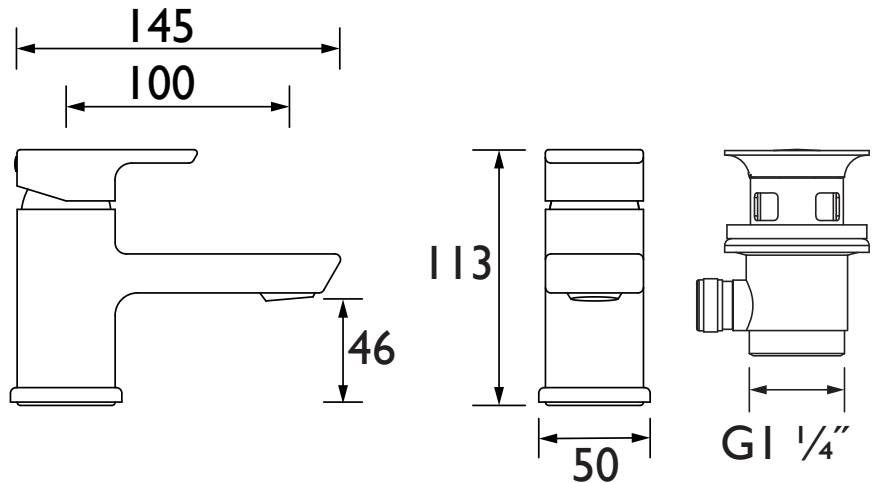

Product Certifications:

WRAS Certificate No: 2006913
WRAS Expiry Date: 30/06/2025

For more products, visit our website:
<http://www.bristan.com>

Specification

Product Type:	Bathroom Taps
Main Construction Material:	Brass
Mount Type:	Deck
Handle Type:	Lever
Connection Inlet:	M10 x 15mm Flexible Tails
Connection Outlet:	M24 5lpm Flow Limiter
Number of Tap Holes:	1
Valve/Cartridge Type:	35mm Ceramic Cartridge
Plumbing System Requirements:	Suitable for all plumbing systems
Minimum Dynamic Pressure (bar):	0.3 bar
Maximum Dynamic Pressure (bar):	5.0 bar
Maximum Hot Water Temperature °C:	60°C
Maximum Static Pressure (bar):	10 bar
Flow Type:	Single
Isolation Included:	No

Dimensions (measurements in mm)

Flow Rates (l/min)

System Pressure (bar)	0.3	0.5	1	2	3	5
COB BAS BLK (mixed)	5	5	5	5	5	5

TECHNICAL
DATA
SHEET

BRISTAN

D2