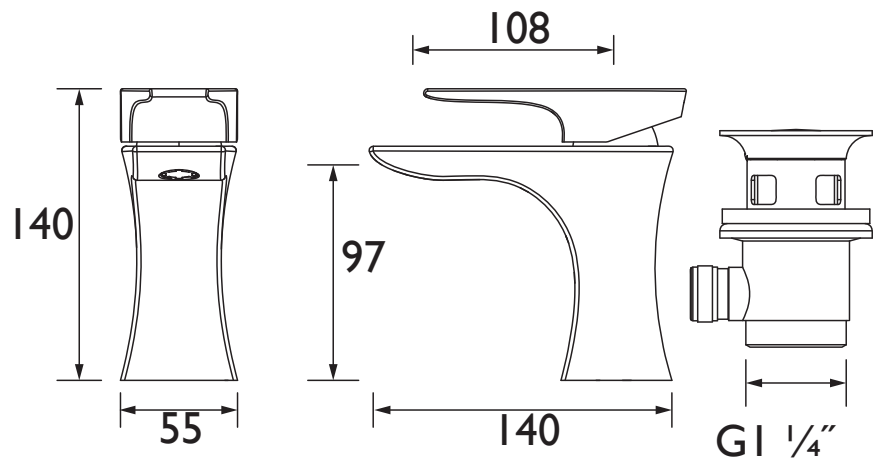

Product Certifications:

WRAS Cert. Number: 2004915
WRAS Expiry Date: 30/04/2025

For more products, visit our website:
<http://www.bristan.com>

Specification

Product Type:	Bathroom Taps
Main Construction Material:	Brass
Mount Type:	Deck Mounted
Handle Type:	Lever Handle
Connection Inlet:	M10 Flexible Tails
Connection Outlet:	M24 5lpm Flow Limiter
Number of Tap Holes:	1
Valve/Cartridge Type:	35mm Single Lever Cartridge
Plumbing System Requirements:	Suitable for all plumbing systems
Minimum Dynamic Pressure (bar):	0.2 bar
Maximum Dynamic Pressure (bar):	5.0 bar
Maximum Hot Water Temperature °C:	65°C
Maximum Static Pressure (bar):	10 bar
Flow Type:	Single Flow
Isolation Included:	No

Dimensions (measurements in mm)

Flow Rates (l/min)

System Pressure (bar)	0.2	0.5	1	2	3	5
HOU BAS BLK (mixed)	5	5	5	5	5	5

TECHNICAL DATA SHEET

BRISTAN

D2