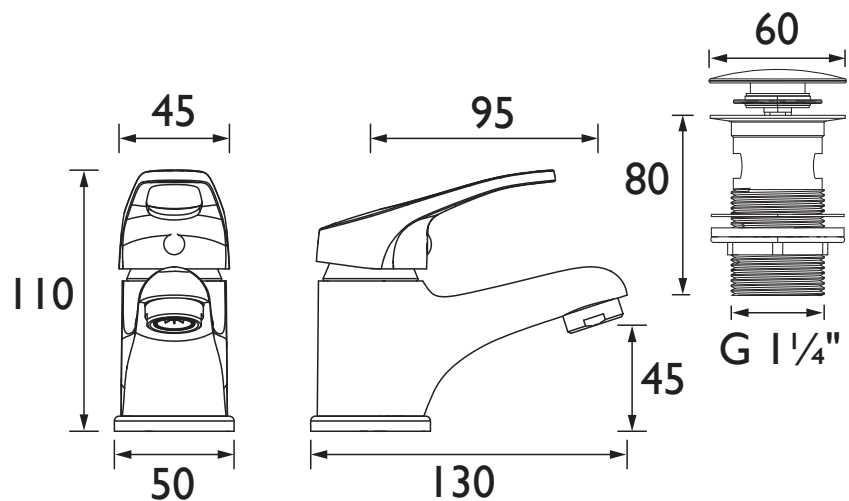

### Specification

Product Type:	Bathroom Taps
Main Construction Material:	Brass
Mount Type:	Deck Mounted
Handle Type:	Lever Handle
Connection Inlet:	1/2" BSP Flexible Tails
Connection Outlet:	M24 Aerator
Number of Tap Holes:	1
Valve/Cartridge Type:	35mm Single Lever Cartridge
Plumbing System Requirements:	Suitable for all plumbing systems
Minimum Dynamic Pressure (bar):	0.2 bar
Maximum Dynamic Pressure (bar):	5.0 bar
Maximum Hot Water Temperature °C:	60°C
Maximum Static Pressure (bar):	10 bar
Flow Type:	Single Flow
Isolation Included:	No

### Dimensions (measurements in mm)