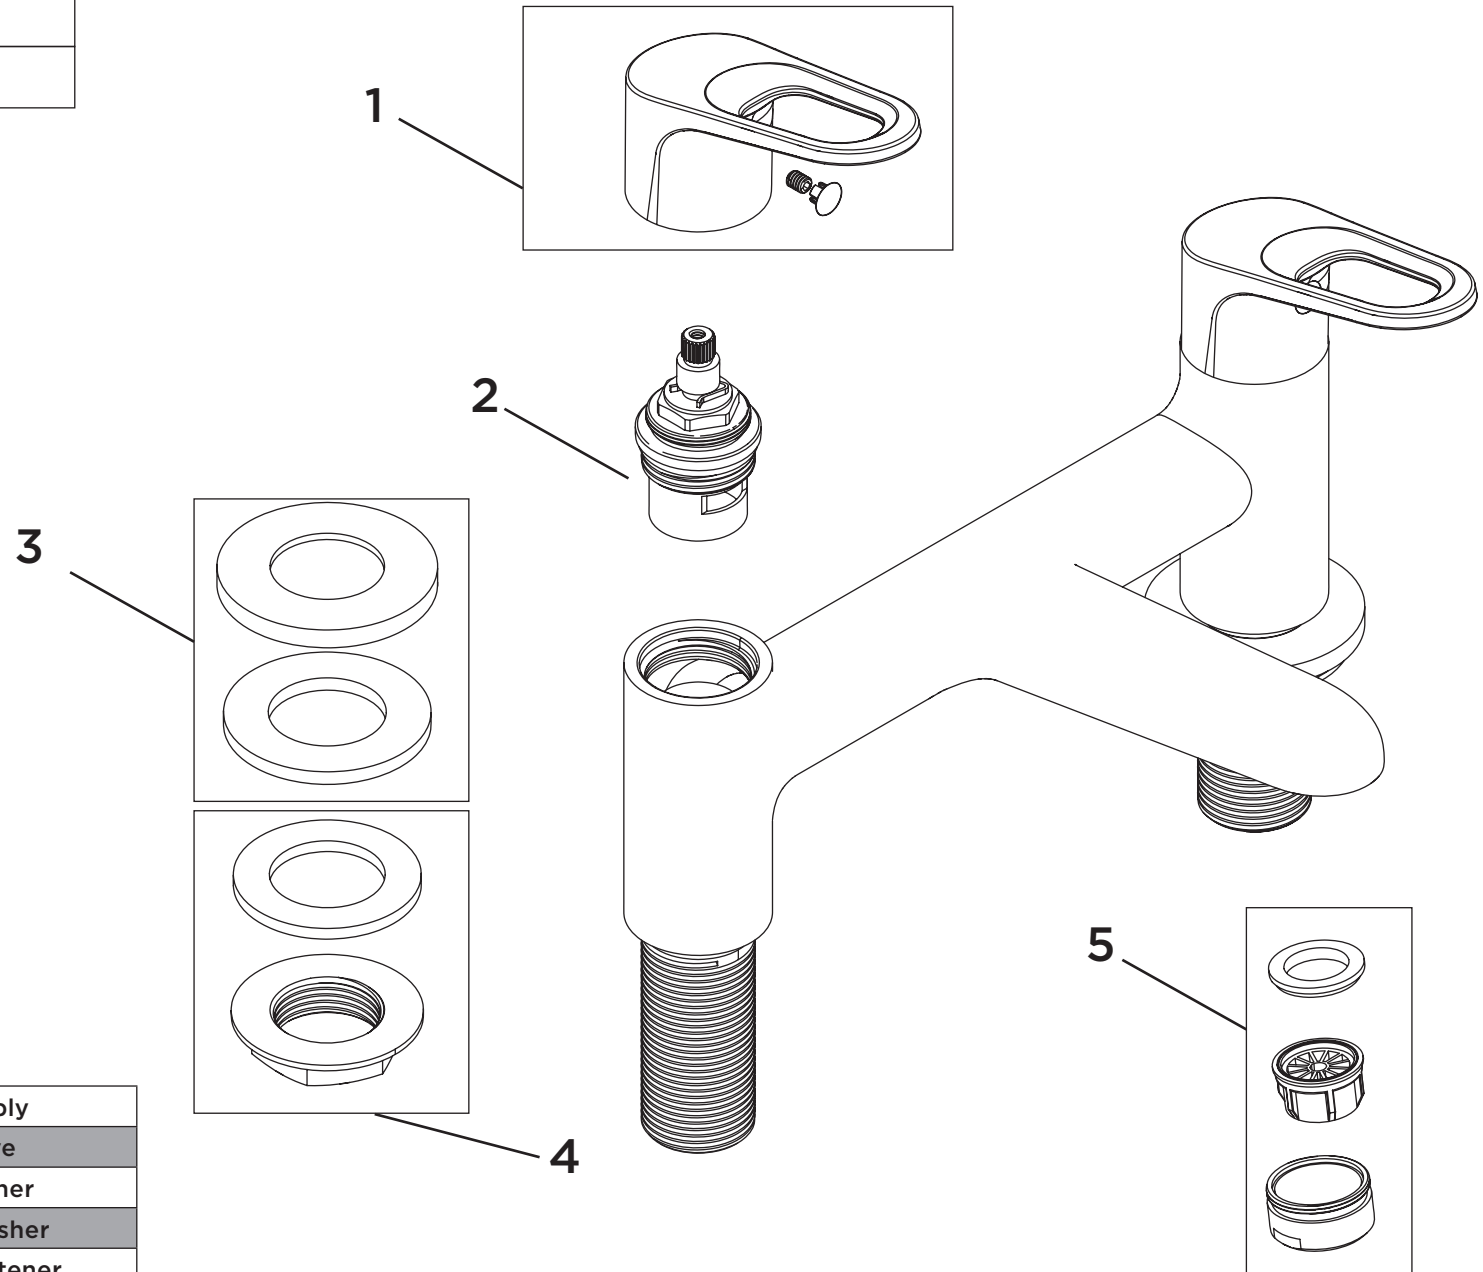

Product Code: IRS BF C**Revision:** D1

1	Handle Assembly
2	Standard Valve
3	Plinth and Washer
4	Backnut and Washer
5	M24 Flow Straightener