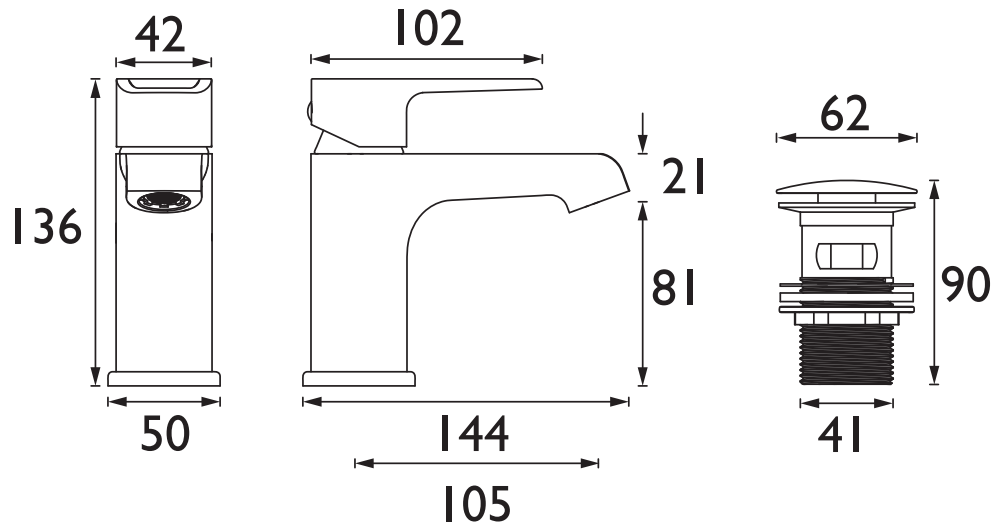

### Specification

Product Type:	Bathroom Taps
Main Construction Material:	Brass
Mount Type:	Deck
Handle Type:	Lever
Connection Inlet:	M10 1/2" BSP Flexible Tails
Connection Outlet:	M21.5 Coin Slot Aerator 5lpm
Number of Tap Holes:	1
Valve/Cartridge Type:	35mm Single Lever Cartridge
Plumbing System Requirements:	Suitable for all plumbing systems
Minimum Dynamic Pressure (bar):	0.5 bar
Maximum Dynamic Pressure (bar):	5 bar
Maximum Hot Water Temperature °C:	60°C
Maximum Static Pressure (bar):	10 bar
Flow Type:	Single
Isolation Included:	No

### Dimensions (measurements in mm)