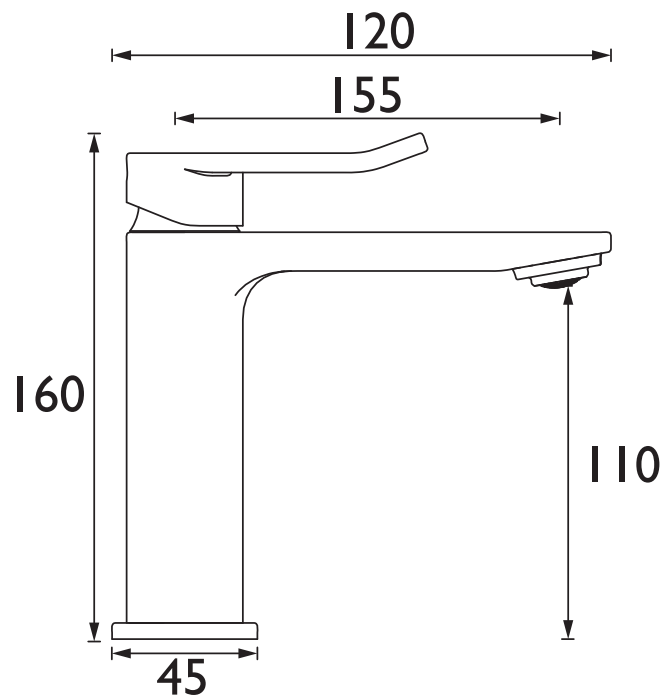

### Features:

- Eco Start technology saves energy by having cold water as the default central start position of the tap handle. Hot water is only activated when the tap lever is moved from the central position, so your boiler is not unnecessarily fired up.
- This tap has a flow regulator, which limits the flow of water to 5 litres per minute, reducing the amount of water you use.
- Long life ceramic cartridge for added durability and smooth control.
- Everything you need in the box including flexible tails and clicker waste so nothing to buy separately.
- On-trend matt black finish to make a statement in your bathroom or WC.
- 10-year parts and 1 year labour guarantee for peace of mind.
- Also available in chrome and brushed brass.
- Co-ordinating Bathroom taps and Recess shower available.

### Specification

Product Type:	Bathroom Taps
Main Construction Material:	Brass
Mount Type:	Deck
Handle Type:	Loop
Connection Inlet:	1/2" BSP Flexible Tails
Connection Outlet:	M24 Coin Slot 5lpm Aerator
Number of Tap Holes:	1
Valve/Cartridge Type:	28mm Cold Start Upper Seal Cartridge
Plumbing System Requirements:	Suitable for all plumbing systems
Minimum Dynamic Pressure (bar):	0.5 bar
Maximum Dynamic Pressure (bar):	5 bar
Maximum Hot Water Temperature °C:	60°C
Maximum Static Pressure (bar):	10 bar
Flow Type:	Single
Isolation Included:	No

### Dimensions (measurements in mm)