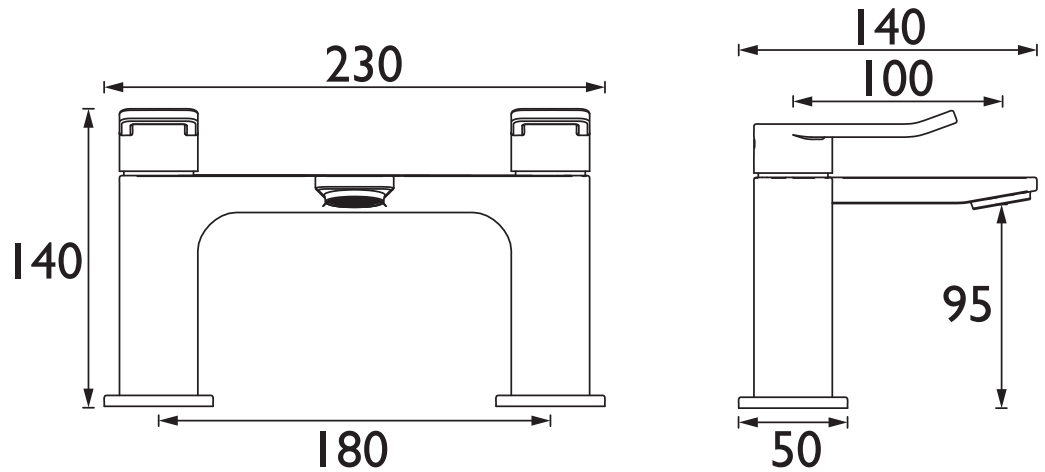

Product Certifications:

For more products, visit our website:
<http://www.bristan.com>

Specification

Product Type:	Bathroom Taps
Main Construction Material:	Brass
Mount Type:	Deck
Handle Type:	Loop
Connection Inlet:	3/4" BSP
Connection Outlet:	M24 Recessed Honeycomb Aerator
Number of Tap Holes:	2
Valve/Cartridge Type:	3/4" Short Stem Ceramic Disc Valve
Plumbing System Requirements:	Suitable for all plumbing systems
Minimum Dynamic Pressure (bar):	0.2 bar
Maximum Dynamic Pressure (bar):	5 bar
Maximum Hot Water Temperature °C:	60°C
Maximum Static Pressure (bar):	10 bar
Flow Type:	Single
Isolation Included:	No

Dimensions (measurements in mm)

Flow Rates (l/min)

System Pressure (bar)	0.2	0.5	1	2	3	5
SAF BF BLK (mixed)	13.9	22.4	32.1	44.6	54.6	70.5

TECHNICAL
DATA
SHEET

BRISTAN

D1