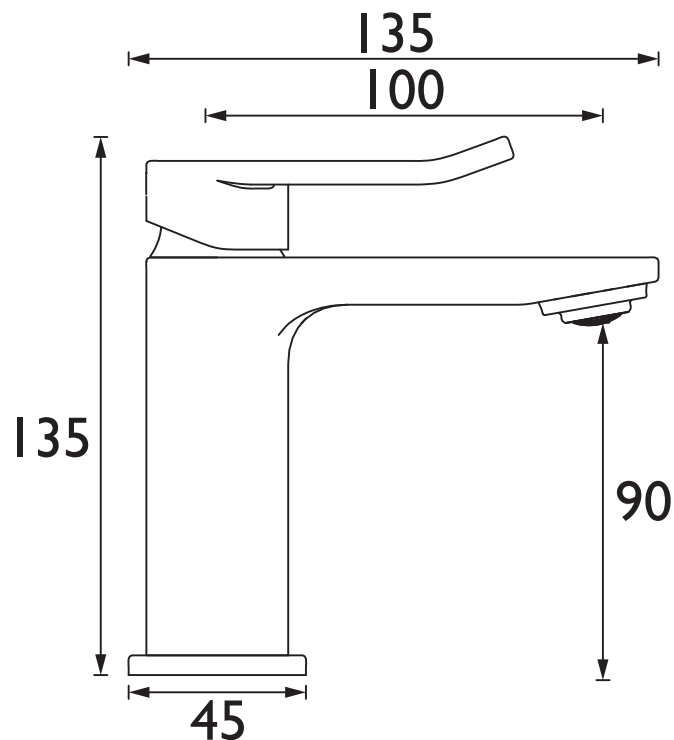

SAF ES SMBAS BLK

SAFFRON Tap Range Saffron Eco start Small Basin Mixer with Clicker Waste Black

Features:

- Eco Start technology saves energy by having cold water as the default central start position of the tap handle. Hot water is only activated when the tap lever is moved from the central position, so your boiler is not unnecessarily fired up.
- This tap has a flow regulator, which limits the flow of water to 5 litres per minute, reducing the amount of water you use.
- Long life ceramic cartridge for added durability and smooth control.
- Everything you need in the box including flexible tails and clicker waste so nothing to buy separately.
- On-trend matt black finish to make a statement in your bathroom or WC.
- 10-year parts and 1 year labour guarantee for peace of mind.
- Also available in chrome and brushed brass.
- Co-ordinating Bathroom taps and Recess shower available.

Product Certifications:

Specification

| | |
|-----------------------------------|--------------------------------------|
| Product Type: | Bathroom Taps |
| Main Construction Material: | Brass |
| Mount Type: | Deck |
| Handle Type: | Loop |
| Connection Inlet: | 1/2" BSP Flexible Tails |
| Connection Outlet: | M24 Coin Slot 5lpm Aerator |
| Number of Tap Holes: | 1 |
| Valve/Cartridge Type: | 28mm Cold Start Upper Seal Cartridge |
| Plumbing System Requirements: | Suitable for all plumbing systems |
| Minimum Dynamic Pressure (bar): | 0.5 bar |
| Maximum Dynamic Pressure (bar): | 5 bar |
| Maximum Hot Water Temperature °C: | 60°C |
| Maximum Static Pressure (bar): | 10 bar |
| Flow Type: | Single |
| Isolation Included: | No |

Dimensions (measurements in mm)

Flow Rates (l/min)

| System Pressure (bar) | 0.5 | 1 | 2 | 3 | 5 |
|--------------------------|-----|-----|-----|-----|-----|
| SAF ES SMBAS BLK (mixed) | 2.5 | 3.5 | 4.5 | 4.8 | 5.1 |