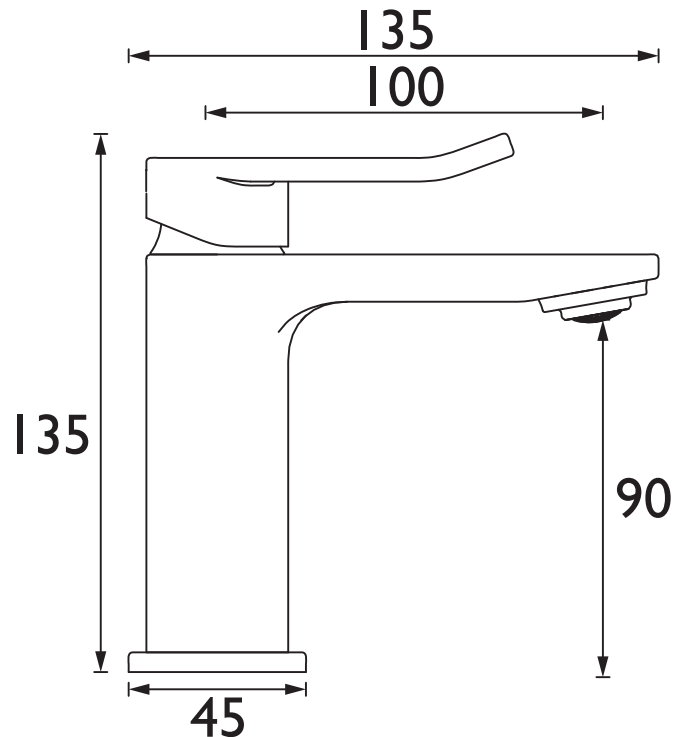

SAF ES SMBAS C

SAFFRON Tap Range Saffron Eco start Small Basin Mixer with Clicker Waste

Features:

- Eco Start technology saves energy by having cold water as the default central start position of the tap handle. Hot water is only activated when the tap lever is moved from the central position, so your boiler is not unnecessarily fired up.
- This tap has a flow regulator, which limits the flow of water to 5 litres per minute, reducing the amount of water you use.
- Long life ceramic cartridge for added durability and smooth control.
- Everything you need in the box including flexible tails and clicker waste so nothing to buy separately.
- A hard-wearing, flawless, scratch resistant chrome finish that lasts for years. Salt spray tested to ensure added durability.
- 10-year parts and 1 year labour guarantee for peace of mind.
- Also available in black and brushed brass.
- Co-ordinating Bathroom taps available.

Product Certifications:

Specification

Product Type:	Bathroom Taps
Main Construction Material:	Brass
Mount Type:	Deck
Handle Type:	Loop
Connection Inlet:	1/2" BSP Flexible Tails
Connection Outlet:	M24 Coin Slot 5lpm Aerator
Number of Tap Holes:	1
Valve/Cartridge Type:	28mm Cold Start Upper Seal Cartridge
Plumbing System Requirements:	Suitable for all plumbing systems
Minimum Dynamic Pressure (bar):	0.5 bar
Maximum Dynamic Pressure (bar):	5 bar
Maximum Hot Water Temperature °C:	60°C
Maximum Static Pressure (bar):	10 bar
Flow Type:	Single
Isolation Included:	No

Dimensions (measurements in mm)

Flow Rates (l/min)

System Pressure (bar)	0.5	1	2	3	5
SAF ES SMBAS C (mixed)	2.5	3.5	4.5	4.8	5.1

TECHNICAL
DATA
SHEET

BRISTAN

D1