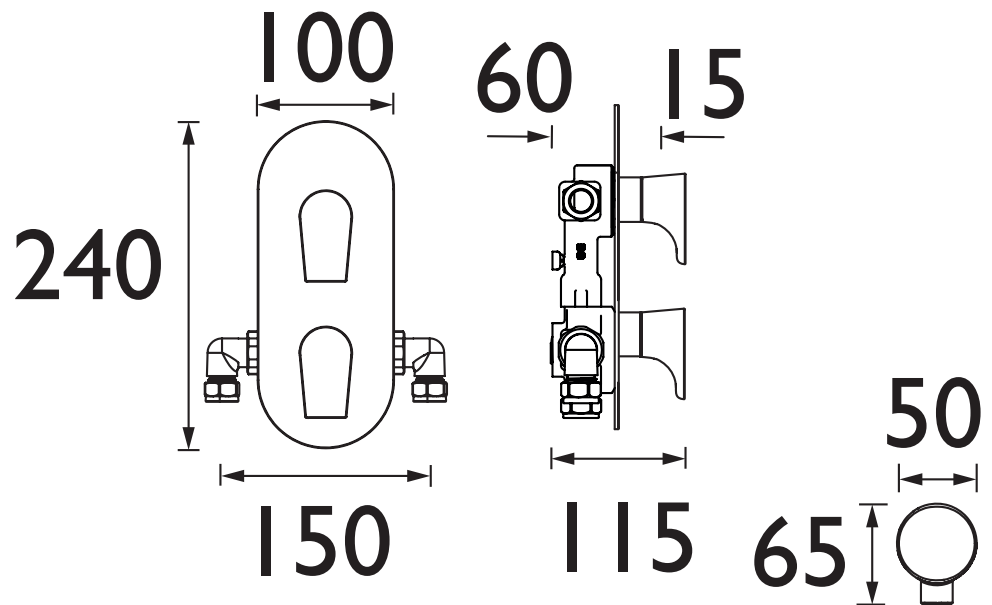

HOU SHCDIV C

HOURGLASS Shower Range Hourglass Recessed Dual Control Shower Valve with Two outlet Diverter Chrome

Features:

- Slim design recessed shower valve will fit into a cavity space as small as 35mm for hassle-free installation.
- Includes integral two outlet diverter, which allows you to easily switch to an outlet of your choice such as a drench head or handset.
- Cartridge can be accessed from the front for easy servicing.
- Metal back plate and handles for added durability.
- Minimum cold water supply temperature is 4°C.

Product Certifications:

WRAS Certificate No: 2005901
WRAS Expiry Date: 31/05/2025

For more products, visit our website:
<http://www.bristan.com>

Specification

Finish/Colour:	Chrome Plated
Main Construction Material:	Brass; ABS
No of Controls:	2
Shower Type:	Dual Control
Shower Head Type:	None
Shower Kit:	N/A
Valve/Cartridge Type:	40mm Single Lever Cartridge
Maximum Hot Water Supply Temperature °C:	65
Plumbing System Suitability:	Suitable for all plumbing systems, ideally balanced
Minimum Dynamic Pressure (bar):	0.2
Maximum Dynamic Pressure (bar):	5
Maximum Static Pressure (bar):	10
Connection Inlet:	15mm Compression
Connection Outlet:	G 1/2"
Isolation Valve Included:	No
Check Valve Included:	Yes

Dimensions (measurements in mm)

Flow Rates (l/min)

System Pressure (bar)	0.2	0.5	1	2	3	5
Open Outlet (mixed)	8.5	13.4	19	26.9	32.9	42.5

TECHNICAL
DATA
SHEET

BRISTAN

D7