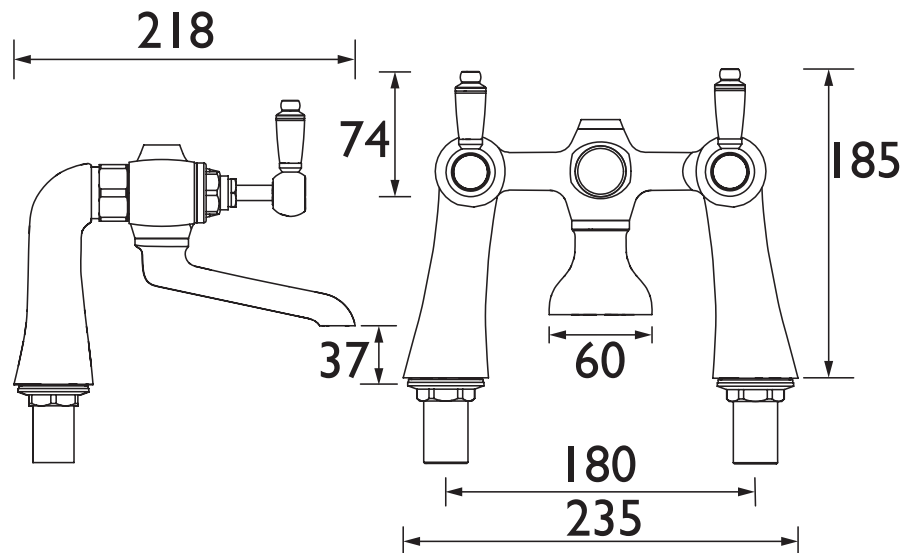

RS2 BF C

RENAISSANCE Tap Range Renaissance 2 Bath Filler Chrome

Features:

- Uniquely designed Timeless detailing for traditional bathrooms.
- Hand-finished handles using precision watchmaker techniques.
- Long life and easy to use 1/4 turn ceramic disc valves
- Metal fixing nut for added durability

Product Certifications:

WRAS Cert. Number: 2205907
WRAS Expiry Date: 31/05/2027

For more products, visit our website:
<http://www.bristan.com>

Specification

Product Type:	Bathroom Taps
Main Construction Material:	Brass
Mount Type:	Deck Mounted
Handle Type:	Lever Handles
Connection Inlet:	3/4" BSP Connections
Connection Outlet:	Open
Number of Tap Holes:	2
Valve/Cartridge Type:	3/4" Ceramic Disc Valve - 1/4 turn
Plumbing System Requirements:	Suitable for all plumbing systems
Minimum Dynamic Pressure (bar):	0.2 bar
Maximum Dynamic Pressure (bar):	5.0 bar
Maximum Hot Water Temperature °C:	65°C
Maximum Static Pressure (bar):	10 bar
Flow Type:	Single Flow
Isolation Included:	No

Dimensions (measurements in mm)

Flow Rates (l/min)

System Pressure (bar)	0.2	0.5	1	2	3	5
RS2 BF C (mixed)	15.9	25.2	35.6	50.4	61.7	79.6

TECHNICAL DATA SHEET

BRISTAN

D5