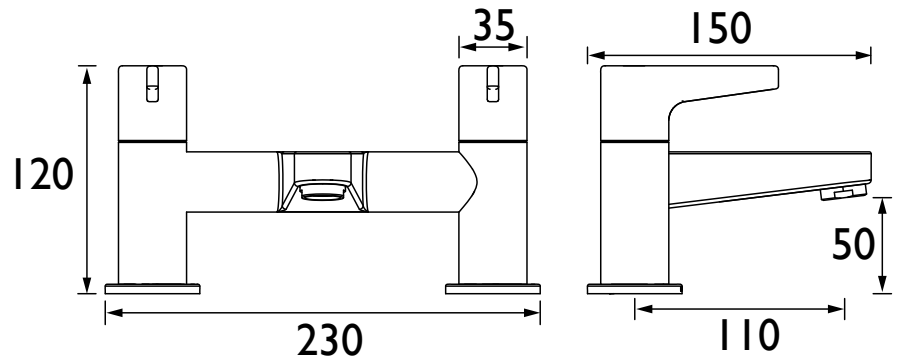

Product Certifications:

WRAS Certificate No: 2208900
WRAS Expiry Date: 31/08/2027

For more products, visit our website:
<http://www.bristan.com>

Specification

Product Type:	Bathroom Tap
Main Construction Material:	Brass
Mount Type:	Deck
Handle Type:	Lever Handle
Connection Inlet:	3/4" BSP
Connection Outlet:	M24 Flow Straightener
Number of Tap Holes:	2
Valve/Cartridge Type:	1/4 Turn 3/4" Ceramic Disc Valve
Plumbing System Requirements:	Suitable for all plumbing systems
Minimum Dynamic Pressure (bar):	0.2 bar
Maximum Dynamic Pressure (bar):	5 bar
Maximum Hot Water Temperature °C:	65°C
Maximum Static Pressure (bar):	10 bar
Flow Type:	Single
Isolation Included:	No

Dimensions (measurements in mm)

Flow Rates (l/min)

System Pressure (bar)	0.2	0.5	1	2	3	5
DUL BF C (mixed)	19.6	31	43.9	62.1	76	98.1

TECHNICAL DATA SHEET

BRISTAN

D8