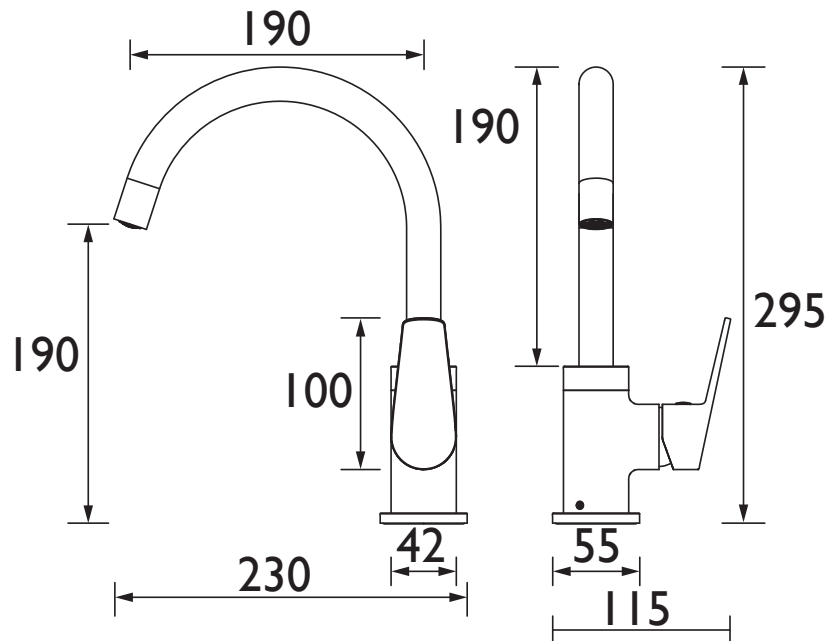

RSP EFSNK SS

RASPBERRY Tap Range Raspberry Easyfit Monobloc Sink Mixer Stainless Steel

Features:

- Unique patented top fix design, for simple installation from above the sink.
- Simply drop and twist the top fix base into the tap hole from above, and lock into place with the Allen key provided.
- Two supplied isolation valves and flexi tails mean you can connect to the water supply at this point and isolate the base.
- Push the tap on to the base and secure into position with the supplied Easyfit tool and screws.
- Everything you need in the box including an Allen key, isolation valves, Top Fix Easyfit base, Easyfit tool and flexi tails
- Swivel spout for easy use
- Long life ceramic cartridge for added durability and smooth control.
- High quality metal fixings for security and durability
- Also available in other finishes.
- 10 year parts and 1 year labour guarantee for peace of mind.

Product Certifications:

WRAS Cert. Number: 1911936
WRAS Expiry Date: 30/11/2024

Specification

Product Type:	Kitchen Taps
Main Construction Material:	Brass
Mount Type:	Deck Mounted
Handle Type:	Lever Handle
Connection Inlet:	1/2" BSP Flexible Tails
Connection Outlet:	Anti Splash
Number of Tap Holes:	1
Valve/Cartridge Type:	35mm Cartridge
Plumbing System Requirements:	Suitable for all plumbing systems
Minimum Dynamic Pressure (bar):	0.3 bar
Maximum Dynamic Pressure (bar):	5.0 bar
Maximum Hot Water Temperature °C:	65°C
Maximum Static Pressure (bar):	10 bar
Flow Type:	Single Flow
Isolation Included:	Yes

Dimensions (measurements in mm)

Flow Rates (l/min)

System Pressure (bar)	0.3	0.5	1	2	3	5
RSP EFSNK SS (mixed)	6.7	8.8	13.2	19	23.6	30.3

TECHNICAL DATA SHEET

BRISTAN

D2