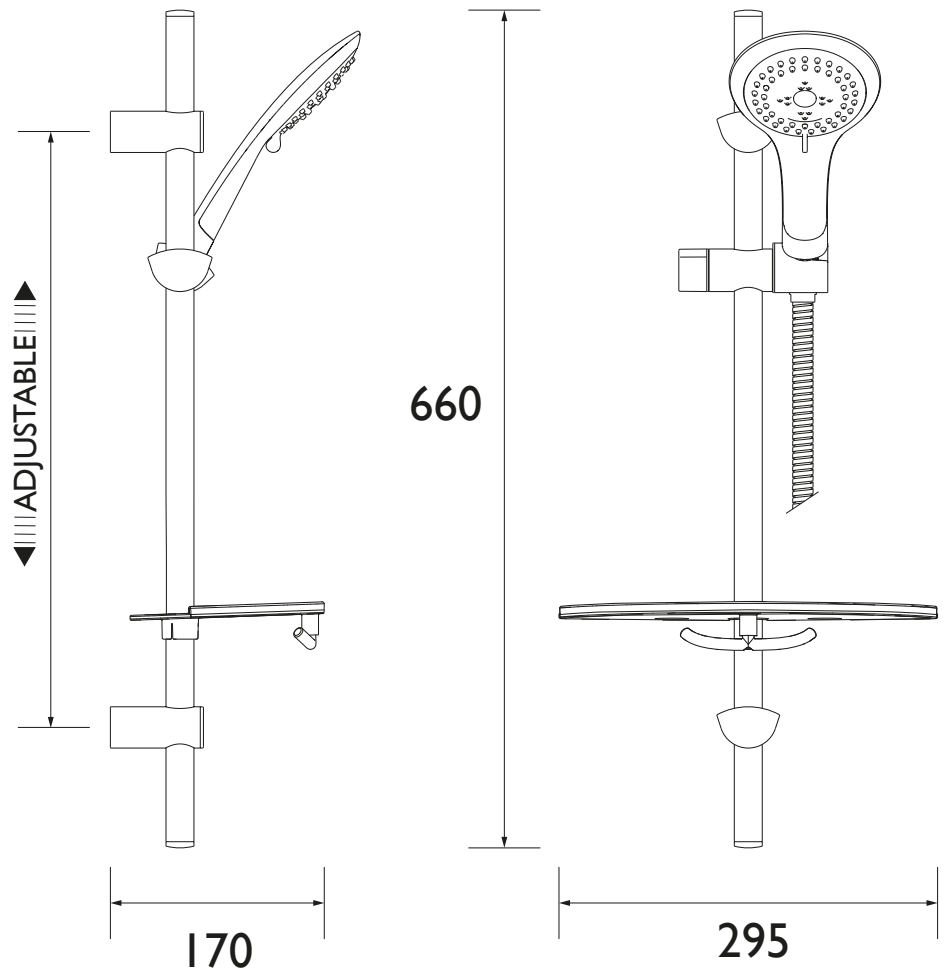

EV KIT-EFB C

Accessories Economy Single Function Slide Bar Shower Kit Chrome

Features:

- Single function, rub clean, anti-limescale handset
- Push button slider mechanism
- 1.5m hose
- Soap tray with integral closed loop hose retainer

Product Certifications:

For more products, visit our website:
<http://www.bristan.com>

Specification

Main Construction Material:	ABS
Adjustable Brackets:	Yes
Connection Inlet:	G 1/2"
Connection Outlet:	G 1/2"
Contemporary or Traditional:	Contemporary
Left or Right Handed:	Both
Riser Length: (mm)	660
Rub Clean Handset:	Yes

Dimensions (measurements in mm)

TECHNICAL
DATA
SHEET

BRISTAN
TAPS & SHOWERS

D4