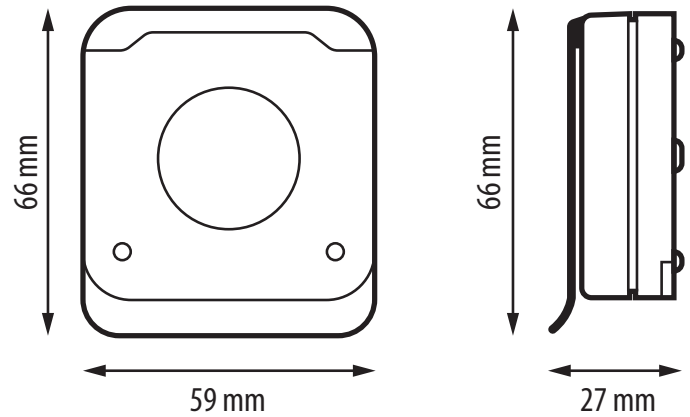

Features

Product	Protective Smart Button
Power	2 x AAA Batteries
Dimensions (mm)	59 x 66 x 27
Control algorithm	TPI or Hysteresis $\pm 0.25^{\circ}\text{C}$ or $\pm 0.5^{\circ}\text{C}$

Connection scheme