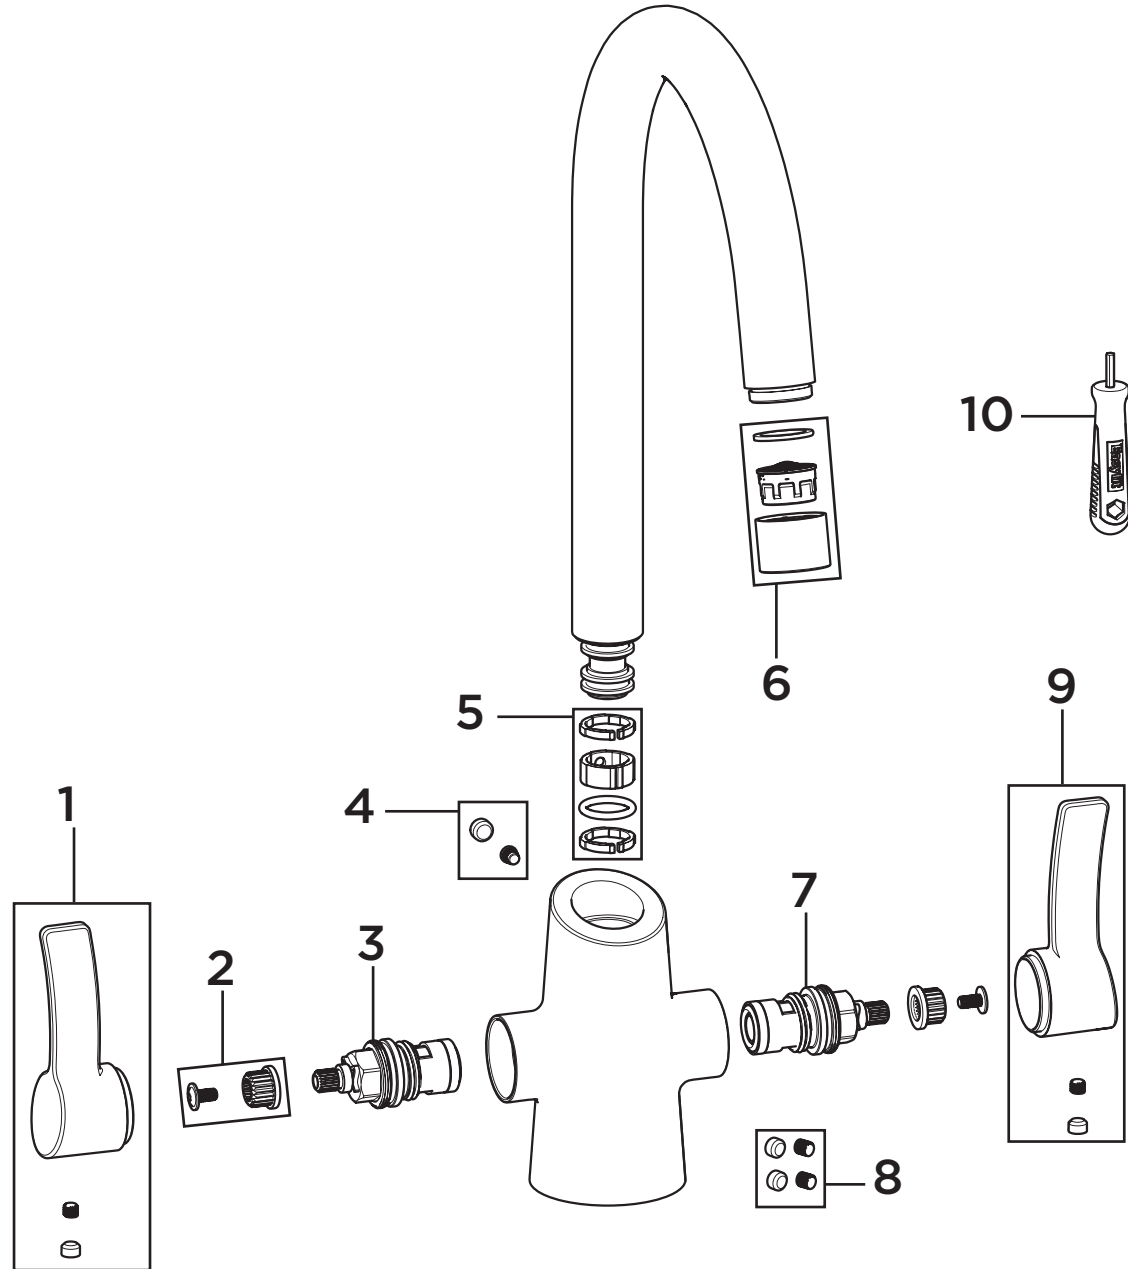

Product Code: ACR EFSNK _

Revision: D1

1	Hot Handle Assembly
2	Screw & Spline Adapter
3	Hot Ceramic Disc Valve
4	Spout Grub Screw & Cover
5	Spout Seals Kit
6	Housed M22 8lpm Aerator
7	Cold Ceramic Disc Valve
8	Base grub Screw & Cover (pair)
9	Cold Handle Assembly
10	EasyFit Tool
11	EasyFit Kit Pack
12	Molykote Grease
13	1/2" BSP Flexible Tails (pair)
14	Isolation Valves (pair)

Product Code: ACR EFSNK _
Revision: D1

11

1	Hot Handle Assembly
2	Screw & Spline Adapter
3	Hot Ceramic Disc Valve
4	Spout Grub Screw & Cover
5	Spout Seals Kit
6	Housed M22 8lpm Aerator
7	Cold Ceramic Disc Valve
8	Base grub Screw & Cover (pair)
9	Cold Handle Assembly
10	EasyFit Tool
11	EasyFit Kit Pack
12	Molykote Grease
13	1/2" BSP Flexible Tails (pair)
14	Isolation Valves (pair)