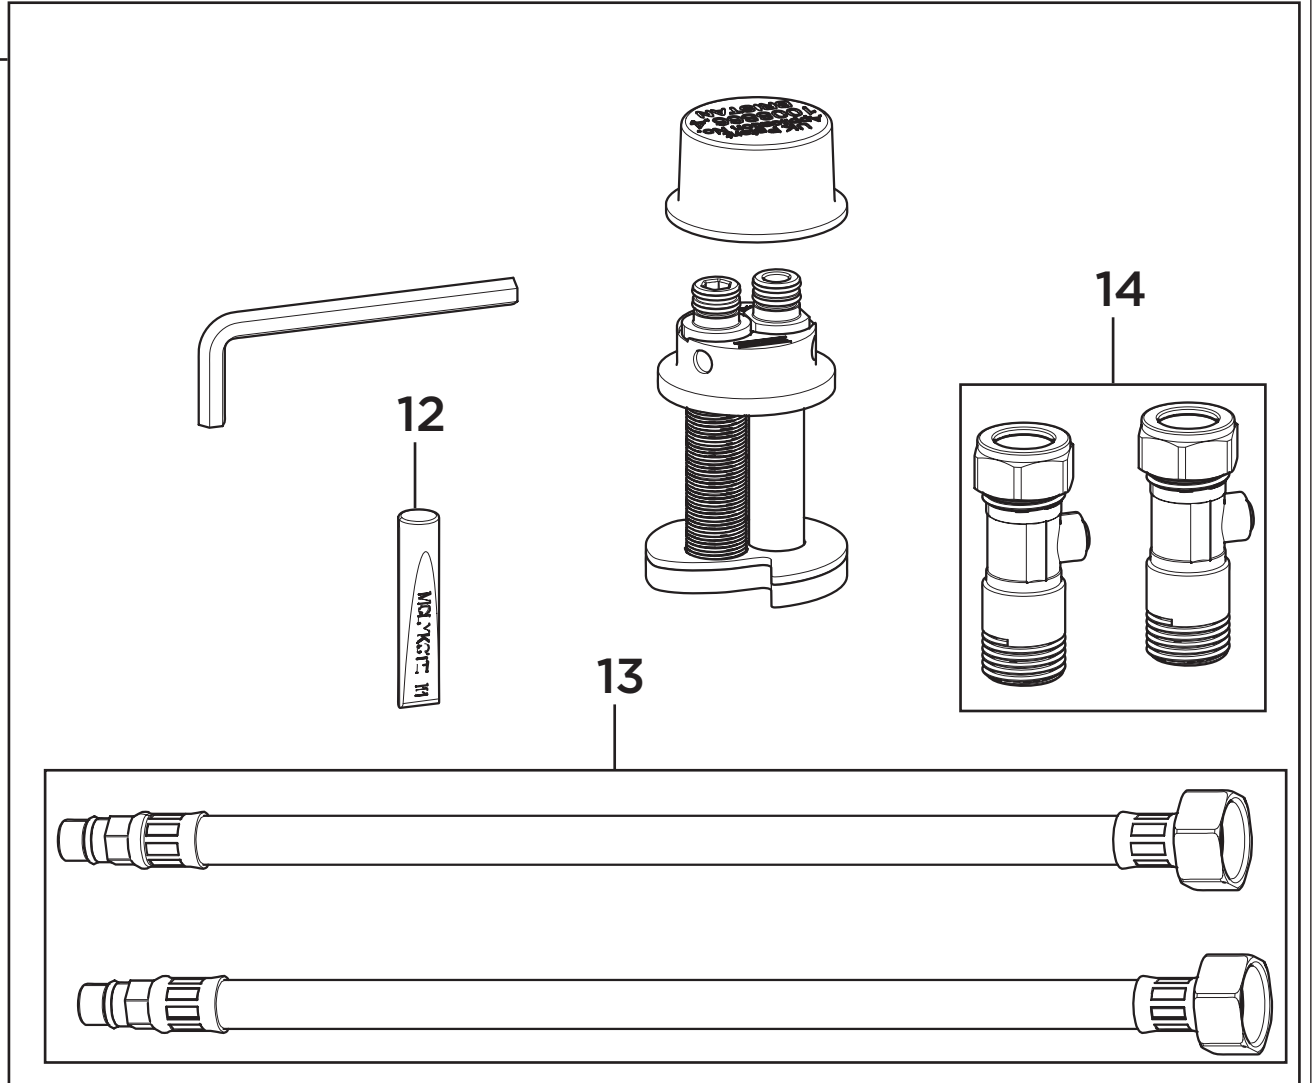

Product Code: ACR EFSNK _

Revision: D1

1	Hot Handle Assembly
2	Screw & Spline Adapter
3	Hot Ceramic Disc Valve
4	Spout Grub Screw & Cover
5	Spout Seals Kit
6	Housed M22 8lpm Aerator
7	Cold Ceramic Disc Valve
8	Base grub Screw & Cover (pair)
9	Cold Handle Assembly
10	EasyFit Tool
11	EasyFit Kit Pack
12	Molykote Grease
13	1/2" BSP Flexible Tails (pair)
14	Isolation Valves (pair)

Product Code: ACR EFSNK _
Revision: D1

11

1	Hot Handle Assembly
2	Screw & Spline Adapter
3	Hot Ceramic Disc Valve
4	Spout Grub Screw & Cover
5	Spout Seals Kit
6	Housed M22 8lpm Aerator
7	Cold Ceramic Disc Valve
8	Base grub Screw & Cover (pair)
9	Cold Handle Assembly
10	EasyFit Tool
11	EasyFit Kit Pack
12	Molykote Grease
13	1/2" BSP Flexible Tails (pair)
14	Isolation Valves (pair)