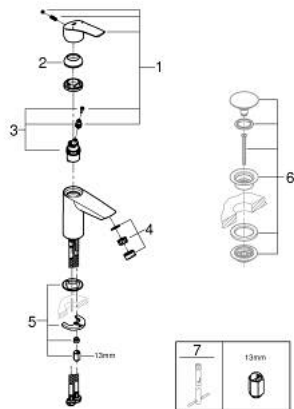

## 32 467 30L EUROSMART BASIN MIXER 1/2" S-SIZE

### PRODUCT DESCRIPTION

- Colour: Chrome
  - monobloc installation
  - metal lever
  - 28 mm ceramic cartridge with GROHE SilkMove
  - adjustable flow rate limiter
  - with temperature limiter
  - mousseur
  - GROHE Long-Life finish
  - Lead and Nickel Free Inner Water Ways
  - GROHE FastFixation installation system
  - smooth body
- 
- flexible connection hoses
- 
- min. recommended pressure 0.2 bar
  - for low pressure
  - professional edition

### SPARE PARTS, December 2019 – now

- 1: lever (Spare part-nr. 48548000)
- 2: Shield for cross handle (Spare part-nr. 46116000)
- 3: Cartridge (Spare part-nr. 48518000)
- 4: Flow control (Spare part-nr. 48563000)
- 5: Shank mounting kit (Spare part-nr. 46645000)
- 6: Waste set with push-open plug (Spare part-nr. 65807000)\*
- 7: Mounting wrench (Spare part-nr. 19017000)\*