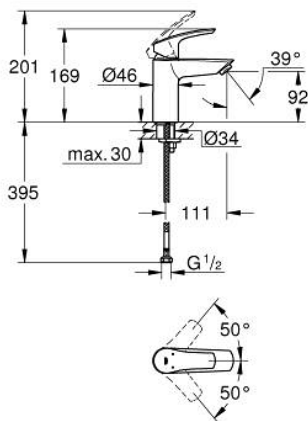

## 32 467 30L EUROSMART BASIN MIXER 1/2" S-SIZE

### PRODUCT DESCRIPTION

- Colour: Chrome
  - monobloc installation
  - metal lever
  - 28 mm ceramic cartridge with GROHE SilkMove
  - adjustable flow rate limiter
  - with temperature limiter
  - mousseur
  - GROHE Long-Life finish
  - Lead and Nickel Free Inner Water Ways
  - GROHE FastFixation installation system
  - smooth body
- 
- flexible connection hoses
- 
- min. recommended pressure 0.2 bar
  - for low pressure
  - professional edition

### SPARE PARTS, December 2019 – now

- 1: lever (Spare part-nr. 48548000)
- 2: Shield for cross handle (Spare part-nr. 46116000)
- 3: Cartridge (Spare part-nr. 48518000)
- 4: Flow control (Spare part-nr. 48563000)
- 5: Shank mounting kit (Spare part-nr. 46645000)
- 6: Waste set with push-open plug (Spare part-nr. 65807000)\*
- 7: Mounting wrench (Spare part-nr. 19017000)\*