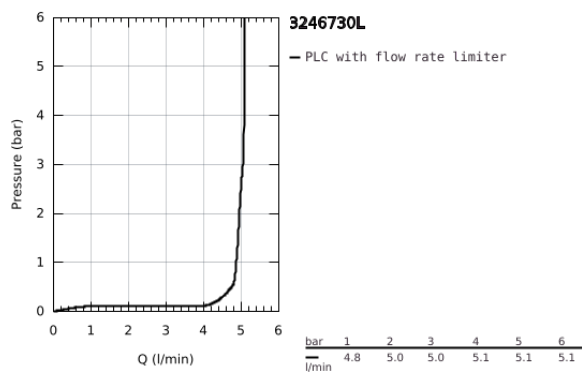

## 32 467 30L EUROSMART BASIN MIXER 1/2" S-SIZE

### PRODUCT DESCRIPTION

- Colour: Chrome
  - monobloc installation
  - metal lever
  - 28 mm ceramic cartridge with GROHE SilkMove
  - adjustable flow rate limiter
  - with temperature limiter
  - mousseur
  - GROHE Long-Life finish
  - Lead and Nickel Free Inner Water Ways
  - GROHE FastFixation installation system
  - smooth body
- 
- flexible connection hoses
- 
- min. recommended pressure 0.2 bar
  - for low pressure
  - professional edition