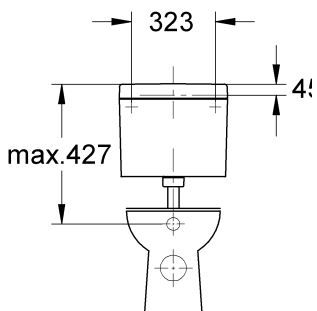

Can be installed on  
low & high pressure systems

5

6

7

8

9

GROHE Limited  
 World Business Centre 2, Newall Road  
 London Heathrow Airport  
 Hounslow, Middlesex, TW6 2SF  
 Tel.: +44 2082832840