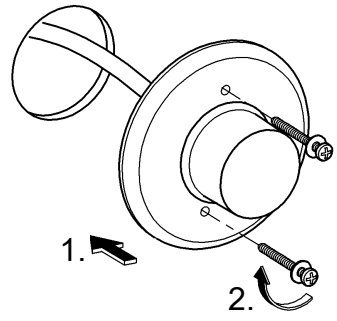

Can be installed on  
low & high pressure systems

5

6

7

8

9

GROHE Limited  
 World Business Centre 2, Newall Road  
 London Heathrow Airport  
 Hounslow, Middlesex, TW6 2SF  
 Tel.: +44 2082832840