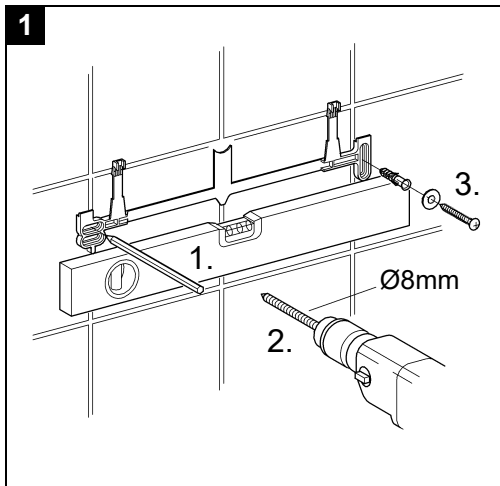

Can be installed on  
low & high pressure systems

5

6

7

8

9

GROHE Limited  
 World Business Centre 2, Newall Road  
 London Heathrow Airport  
 Hounslow, Middlesex, TW6 2SF  
 Tel.: +44 2082832840