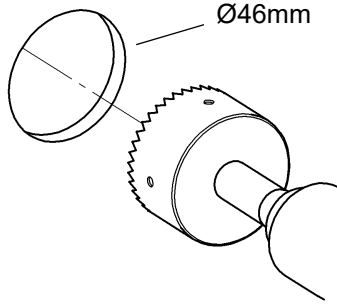

Can be installed on  
low & high pressure systems

5

6

7

8

9

GROHE Limited  
 World Business Centre 2, Newall Road  
 London Heathrow Airport  
 Hounslow, Middlesex, TW6 2SF  
 Tel.: +44 2082832840