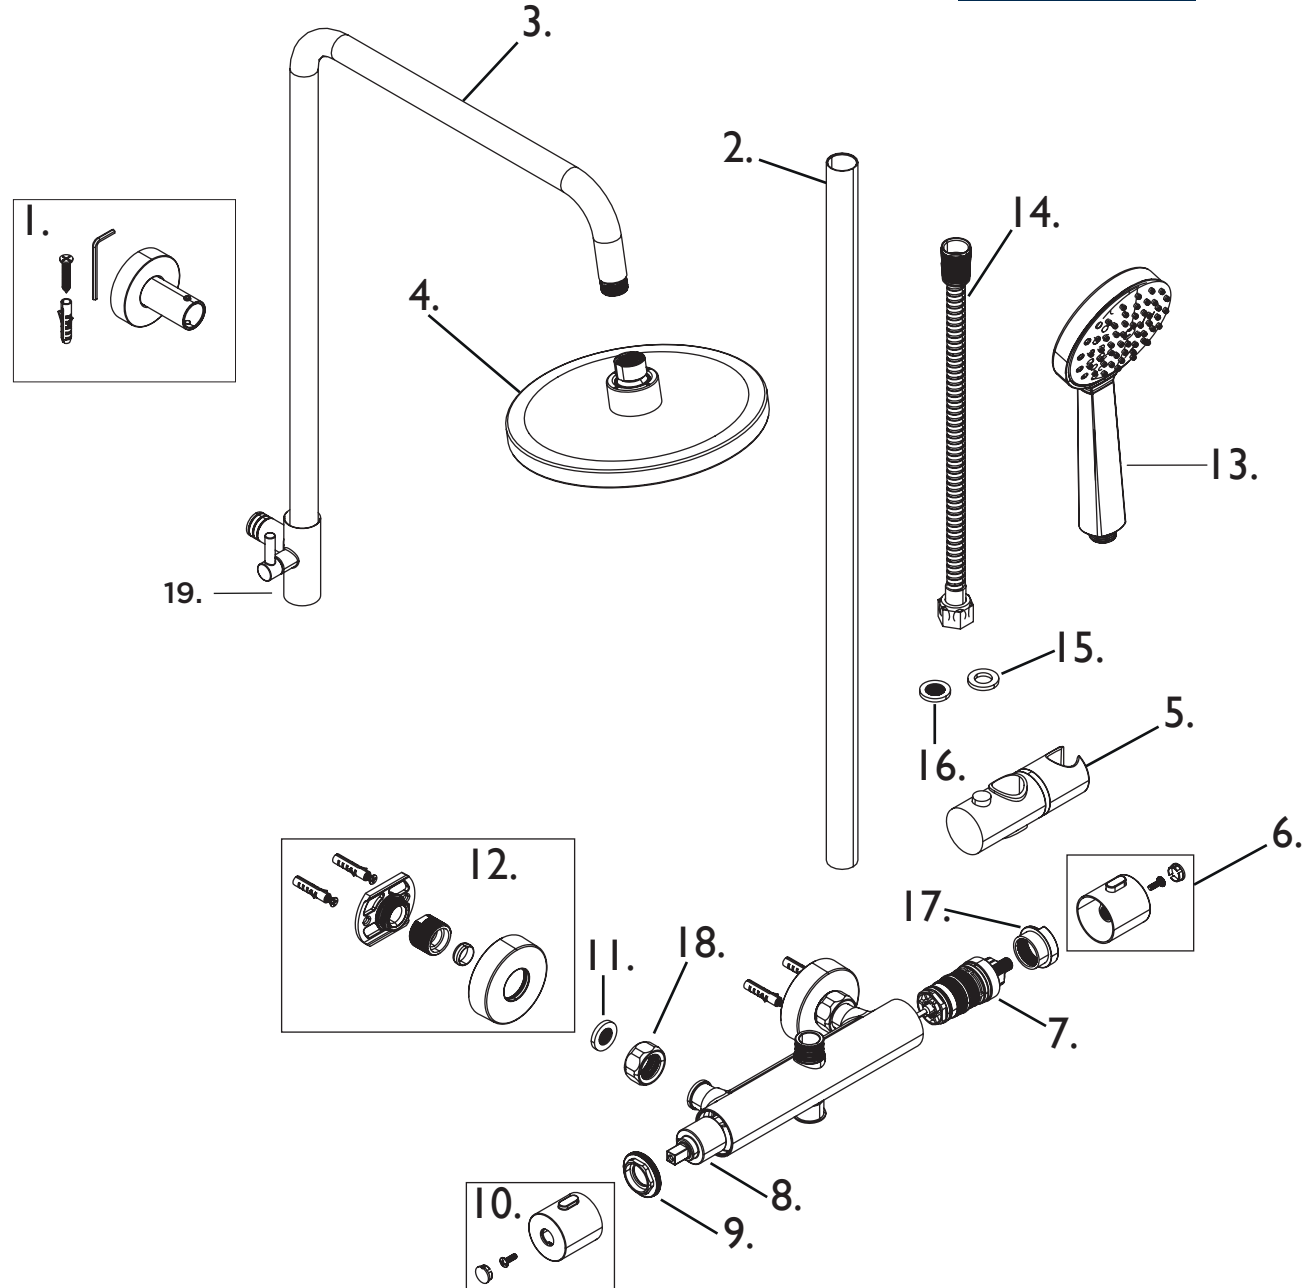

**Product Code:** ZI SHXDIVSMFF C

**Revision:** D1

|    |                             |
|----|-----------------------------|
| 1  | Wall Bracket Assembly       |
| 2  | Riser Rail Assembly         |
| 3  | Wall Arm Assembly           |
| 4  | Fixed Head                  |
| 5  | Handset Holder              |
| 6  | Temperature Handle Assembly |
| 7  | Thermostatic Cartridge      |
| 8  | Diverter Cartridge          |
| 9  | Diverter Retaining Nut      |
| 10 | Flow Handle Assembly        |
| 11 | 3/4" Filter Washer          |
| 12 | Wall Mount Kit (Pair)       |
| 13 | Single Function Handset     |
| 14 | 1.5m Cone to Nut Hose       |
| 15 | Washer                      |
| 16 | Filter Washer               |
| 17 | Temperature Stop            |
| 18 | Wall Mount Fixing Nut       |
| 19 | Wall Bracket                |