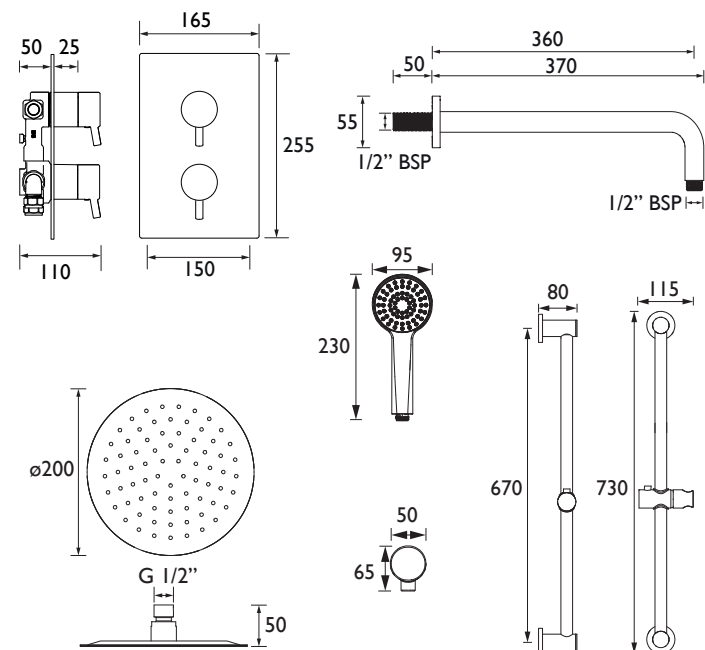

PRISM BB SHWR PK

PRISM Shower Range Prism Brushed Brass Concealed Dual Control Shower Pack

Features:

- All in one box - pack includes shower valve with integral two outlet diverter, slimline 200mm round fixed head with shower arm, and shower kit with an adjustable riser rail plus a multi function handset and wall outlet.
- Rub clean handset and fixed head - limescale and debris build-up is quickly and easily removed by rubbing a finger or a cloth over the nozzles.
- On-trend brushed brass finish to make a statement in your bathroom.
- Slim design recessed shower valve will fit into a cavity space as small as 35mm for hassle-free installation.
- Dual control - Flow and temperature are operated separately giving accurate control of both.
- Cartridge can be accessed from the front for easy servicing.
- 15mm inlet connections.
- Fitting depth including plasterboard and tiles is 50mm - 75mm.
- 5-year parts and 1 year labour guarantee for peace of mind.
- Also available in chrome and black.
- Co-ordinating range of Bathroom taps available.

Product Certifications:

Specification

Finish/Colour:	Brushed Brass
Main Construction Material:	Brass; ABS
No of Controls:	2
Shower Type:	Dual Control
Shower Kit:	Fixed Head and Adjustable Riser Kit
Valve/Cartridge Type:	Thermostatic Cartridge & 40mm Single Lever Cartridge
Maximum Hot Water Supply Temperature °C:	65
Plumbing System Suitability:	Suitable for all plumbing systems
Minimum Dynamic Pressure (bar):	0.2
Maximum Dynamic Pressure (bar):	5
Maximum Static Pressure (bar):	10
Connection Inlet:	15mm Compression
Connection Outlet:	G 1/2"
Isolation Valve Included:	No
Check Valve Included:	Yes

Dimensions (measurements in mm)

Flow Rates (l/min)

System Pressure (bar)	0.2	0.5	1	2	3	5
Through Handset (mixed)	2.7	5	7.3	7.8	8.9	9.8
Through Fixed Head (mixed)	3.6	5.9	6.5	8.1	8.5	9.6
Through Handset (without flow regulators)	3.1	5.8	8.7	12.9	16	21
Through Fixed Head (without flow regulators)	5.9	9.3	13.5	19.5	23.3	24.8