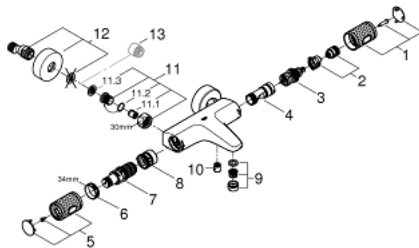

34 830 000 GROHTHERM 1000 PERFORMANCE THERMOSTATIC BATH/SHOWER MIXER 1/2"

PRODUCT DESCRIPTION

- Colour: Chrome
- wall mounted
- GROHE CoolTouch safety housing
- GROHE Long-Life finish
- GROHE SafeStop safety button at 38°C(calibration required)
- GROHE SafeStop Plus optional temperature limiter at 43°C included
- GROHE TurboStat compact cartridge with wax thermoelement
- GROHE ProGrip with knurl structure
- integrated mixed water shut off
- GROHE AquaDimmer Eco with multiple function:
 - - integrated GROHE EcoButton(economy button with economy stop for shower)
 - - flow control
 - - diverter: bath/shower
- shower bottom outlet 1/2"
- mousseur
- built-in non return valves
- dirt strainers
- protected against backflow
- S-unions
- metal escutcheon
- GROHE Water Saving - Less water, perfect flow
- professional edition

34 830 000 GROHTHERM 1000 PERFORMANCE THERMOSTATIC BATH/SHOWER MIXER 1/2"

SPARE PARTS, August 2020 – now

- 1: Shut-off handle (Spare part-nr. 49162000)
 - 2: Temperature limiter (Spare part-nr. 47977000)
 - 3: Aquadimmer (Spare part-nr. 12433000)
 - 4: Water flow (Spare part-nr. 47751000)
 - 5: Shut-off handle (Spare part-nr. 49160000)
 - 6: retaining ring (Spare part-nr. 47743000)
 - 7: Thermostatic compact cartridge 1/2" (Spare part-nr. 47439000)
 - 8: Race (Spare part-nr. 47975000)
 - 9: Flow restrictor (Spare part-nr. 13952000)
 - 10: Non-return valve (Spare part-nr. 08565000)
 - 11: Non-return valve (Spare part-nr. 47189000)
 - 11.1: Filter (Spare part-nr. 0726400M)
 - 11.2: Non-return valve (Spare part-nr. 08565000)
 - 11.3: O-Ring Ø17 x Ø2 (Spare part-nr. 0305500M)
 - 12: S-union (Spare part-nr. 12662000)
 - 13: Extension 3/4", 20 mm (Spare part-nr. 0713000M)*
 - 14: Special Spanner (Spare part-nr. 19377000)*
 - 15: Socket Spanner (Spare part-nr. 19332000)*
 - 16: GROHE TurboStat cartridge 1/2" (Spare part-nr. 47175000)*
- * Optional accessories