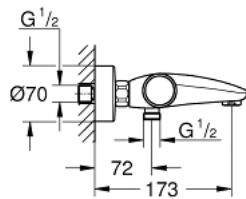

34 830 000 GROHTHERM 1000 PERFORMANCE THERMOSTATIC BATH/SHOWER MIXER 1/2"

PRODUCT DESCRIPTION

- Colour: Chrome
- wall mounted
- GROHE CoolTouch safety housing
- GROHE Long-Life finish
- GROHE SafeStop safety button at 38°C(calibration required)
- GROHE SafeStop Plus optional temperature limiter at 43°C included
- GROHE TurboStat compact cartridge with wax thermoelement
- GROHE ProGrip with knurl structure
- integrated mixed water shut off
- GROHE AquaDimmer Eco with multiple function:
 - - integrated GROHE EcoButton(economy button with economy stop for shower)
 - - flow control
 - - diverter: bath/shower
- shower bottom outlet 1/2"
- mousseur
- built-in non return valves
- dirt strainers
- protected against backflow
- S-unions
- metal escutcheon
- GROHE Water Saving - Less water, perfect flow
- professional edition

34 830 000 GROHTHERM 1000 PERFORMANCE THERMOSTATIC BATH/SHOWER MIXER 1/2"

SPARE PARTS, August 2020 – now

- 1: Shut-off handle (Spare part-nr. 49162000)
 - 2: Temperature limiter (Spare part-nr. 47977000)
 - 3: Aquadimmer (Spare part-nr. 12433000)
 - 4: Water flow (Spare part-nr. 47751000)
 - 5: Shut-off handle (Spare part-nr. 49160000)
 - 6: retaining ring (Spare part-nr. 47743000)
 - 7: Thermostatic compact cartridge 1/2" (Spare part-nr. 47439000)
 - 8: Race (Spare part-nr. 47975000)
 - 9: Flow restrictor (Spare part-nr. 13952000)
 - 10: Non-return valve (Spare part-nr. 08565000)
 - 11: Non-return valve (Spare part-nr. 47189000)
 - 11.1: Filter (Spare part-nr. 0726400M)
 - 11.2: Non-return valve (Spare part-nr. 08565000)
 - 11.3: O-Ring Ø17 x Ø2 (Spare part-nr. 0305500M)
 - 12: S-union (Spare part-nr. 12662000)
 - 13: Extension 3/4", 20 mm (Spare part-nr. 0713000M)*
 - 14: Special Spanner (Spare part-nr. 19377000)*
 - 15: Socket Spanner (Spare part-nr. 19332000)*
 - 16: GROHE TurboStat cartridge 1/2" (Spare part-nr. 47175000)*
- * Optional accessories