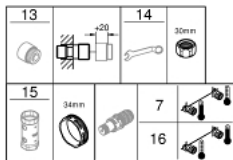

34 830 000 GROHTHERM 1000 PERFORMANCE THERMOSTATIC BATH/SHOWER MIXER 1/2"

PRODUCT DESCRIPTION

- Colour: Chrome
- wall mounted
- GROHE CoolTouch safety housing
- GROHE Long-Life finish
- GROHE SafeStop safety button at 38°C(calibration required)
- GROHE SafeStop Plus optional temperature limiter at 43°C included
- GROHE TurboStat compact cartridge with wax thermoelement
- GROHE ProGrip with knurl structure
- integrated mixed water shut off
- GROHE AquaDimmer Eco with multiple function:
 - - integrated GROHE EcoButton(economy button with economy stop for shower)
 - - flow control
 - - diverter: bath/shower
- shower bottom outlet 1/2"
- mousseur
- built-in non return valves
- dirt strainers
- protected against backflow
- S-unions
- metal escutcheon
- GROHE Water Saving - Less water, perfect flow
- professional edition

34 830 000 GROHTHERM 1000 PERFORMANCE THERMOSTATIC BATH/SHOWER MIXER 1/2"

SPARE PARTS, August 2020 – now

- 1: Shut-off handle (Spare part-nr. 49162000)
 - 2: Temperature limiter (Spare part-nr. 47977000)
 - 3: Aquadimmer (Spare part-nr. 12433000)
 - 4: Water flow (Spare part-nr. 47751000)
 - 5: Shut-off handle (Spare part-nr. 49160000)
 - 6: retaining ring (Spare part-nr. 47743000)
 - 7: Thermostatic compact cartridge 1/2" (Spare part-nr. 47439000)
 - 8: Race (Spare part-nr. 47975000)
 - 9: Flow restrictor (Spare part-nr. 13952000)
 - 10: Non-return valve (Spare part-nr. 08565000)
 - 11: Non-return valve (Spare part-nr. 47189000)
 - 11.1: Filter (Spare part-nr. 0726400M)
 - 11.2: Non-return valve (Spare part-nr. 08565000)
 - 11.3: O-Ring Ø17 x Ø2 (Spare part-nr. 0305500M)
 - 12: S-union (Spare part-nr. 12662000)
 - 13: Extension 3/4", 20 mm (Spare part-nr. 0713000M)*
 - 14: Special Spanner (Spare part-nr. 19377000)*
 - 15: Socket Spanner (Spare part-nr. 19332000)*
 - 16: GROHE TurboStat cartridge 1/2" (Spare part-nr. 47175000)*
- * Optional accessories