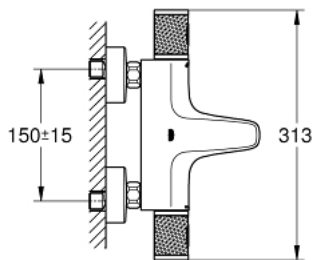

34 830 000 GROHTHERM 1000 PERFORMANCE THERMOSTATIC BATH/SHOWER MIXER 1/2"

PRODUCT DESCRIPTION

- Colour: Chrome
- wall mounted
- GROHE CoolTouch safety housing
- GROHE Long-Life finish
- GROHE SafeStop safety button at 38°C(calibration required)
- GROHE SafeStop Plus optional temperature limiter at 43°C included
- GROHE TurboStat compact cartridge with wax thermoelement
- GROHE ProGrip with knurl structure
- integrated mixed water shut off
- GROHE AquaDimmer Eco with multiple function:
 - - integrated GROHE EcoButton(economy button with economy stop for shower)
 - - flow control
 - - diverter: bath/shower
- shower bottom outlet 1/2"
- mousseur
- built-in non return valves
- dirt strainers
- protected against backflow
- S-unions
- metal escutcheon
- GROHE Water Saving - Less water, perfect flow
- professional edition

34 830 000 GROHTHERM 1000 PERFORMANCE THERMOSTATIC BATH/SHOWER MIXER 1/2"

SPARE PARTS, August 2020 – now

- 1: Shut-off handle (Spare part-nr. 49162000)
 - 2: Temperature limiter (Spare part-nr. 47977000)
 - 3: Aquadimmer (Spare part-nr. 12433000)
 - 4: Water flow (Spare part-nr. 47751000)
 - 5: Shut-off handle (Spare part-nr. 49160000)
 - 6: retaining ring (Spare part-nr. 47743000)
 - 7: Thermostatic compact cartridge 1/2" (Spare part-nr. 47439000)
 - 8: Race (Spare part-nr. 47975000)
 - 9: Flow restrictor (Spare part-nr. 13952000)
 - 10: Non-return valve (Spare part-nr. 08565000)
 - 11: Non-return valve (Spare part-nr. 47189000)
 - 11.1: Filter (Spare part-nr. 0726400M)
 - 11.2: Non-return valve (Spare part-nr. 08565000)
 - 11.3: O-Ring Ø17 x Ø2 (Spare part-nr. 0305500M)
 - 12: S-union (Spare part-nr. 12662000)
 - 13: Extension 3/4", 20 mm (Spare part-nr. 0713000M)*
 - 14: Special Spanner (Spare part-nr. 19377000)*
 - 15: Socket Spanner (Spare part-nr. 19332000)*
 - 16: GROHE TurboStat cartridge 1/2" (Spare part-nr. 47175000)*
- * Optional accessories