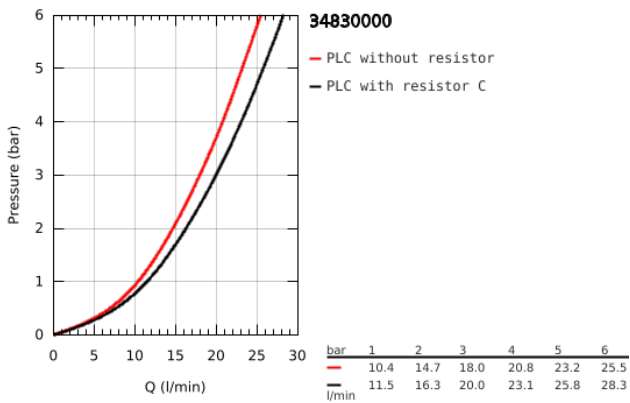

34 830 000 GROHTHERM 1000 PERFORMANCE THERMOSTATIC BATH/SHOWER MIXER 1/2"

PRODUCT DESCRIPTION

- Colour: Chrome
- wall mounted
- GROHE CoolTouch safety housing
- GROHE Long-Life finish
- GROHE SafeStop safety button at 38°C(calibration required)
- GROHE SafeStop Plus optional temperature limiter at 43°C included
- GROHE TurboStat compact cartridge with wax thermoelement
- GROHE ProGrip with knurl structure
- integrated mixed water shut off
- GROHE AquaDimmer Eco with multiple function:
 - - integrated GROHE EcoButton(economy button with economy stop for shower)
 - - flow control
 - - diverter: bath/shower
- shower bottom outlet 1/2"
- mousseur
- built-in non return valves
- dirt strainers
- protected against backflow
- S-unions
- metal escutcheon
- GROHE Water Saving - Less water, perfect flow
- professional edition

34 830 000 GROHTHERM 1000 PERFORMANCE THERMOSTATIC BATH/SHOWER MIXER 1/2"

SPARE PARTS, August 2020 – now

- 1: Shut-off handle (Spare part-nr. 49162000)
 - 2: Temperature limiter (Spare part-nr. 47977000)
 - 3: Aquadimmer (Spare part-nr. 12433000)
 - 4: Water flow (Spare part-nr. 47751000)
 - 5: Shut-off handle (Spare part-nr. 49160000)
 - 6: retaining ring (Spare part-nr. 47743000)
 - 7: Thermostatic compact cartridge 1/2" (Spare part-nr. 47439000)
 - 8: Race (Spare part-nr. 47975000)
 - 9: Flow restrictor (Spare part-nr. 13952000)
 - 10: Non-return valve (Spare part-nr. 08565000)
 - 11: Non-return valve (Spare part-nr. 47189000)
 - 11.1: Filter (Spare part-nr. 0726400M)
 - 11.2: Non-return valve (Spare part-nr. 08565000)
 - 11.3: O-Ring Ø17 x Ø2 (Spare part-nr. 0305500M)
 - 12: S-union (Spare part-nr. 12662000)
 - 13: Extension 3/4", 20 mm (Spare part-nr. 0713000M)*
 - 14: Special Spanner (Spare part-nr. 19377000)*
 - 15: Socket Spanner (Spare part-nr. 19332000)*
 - 16: GROHE TurboStat cartridge 1/2" (Spare part-nr. 47175000)*
- * Optional accessories