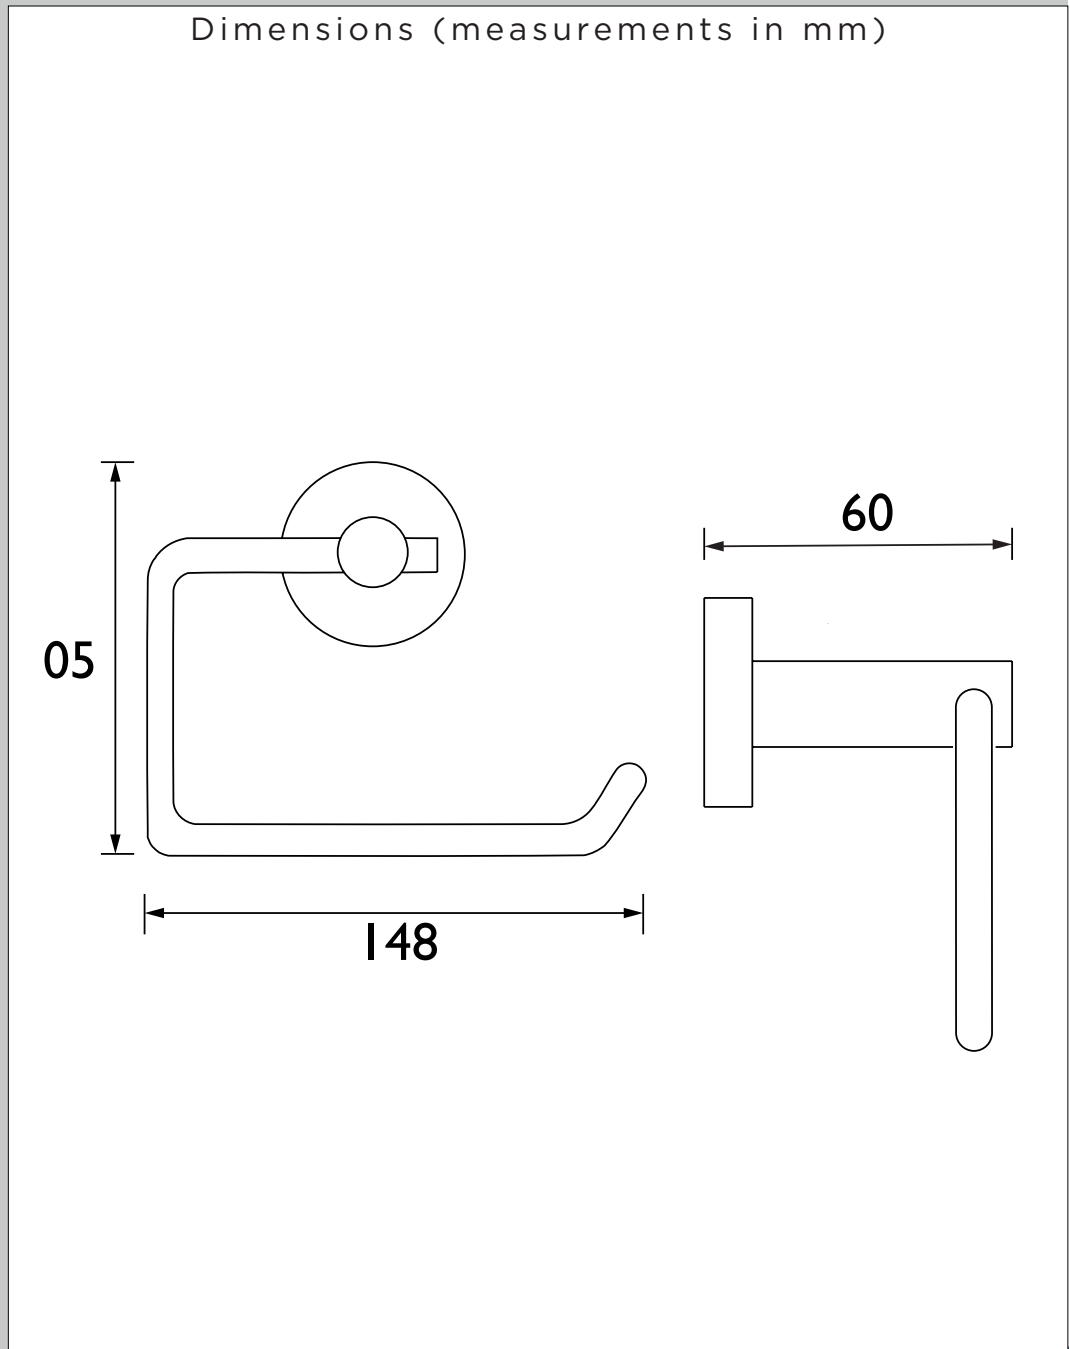

# RD ROLL BB

## Accessories Round Toilet Roll Holder Brushed Brass

Specification	
Contemporary or Traditional:	Contemporary
Main Construction Material:	Brass
What's in the Box?:	1 x Towel Ring, 1 x Fixing Kit, 1 x Fitting Instructions

### Features:

- On-trend brushed brass finish. Coordinates with taps and showers in the Bristan range.
- Solid Brass.
- 5-year parts guarantee for peace of mind.
- Height 105mm.
- Width 148mm.
- Depth 60mm.
- Also available in other finishes.