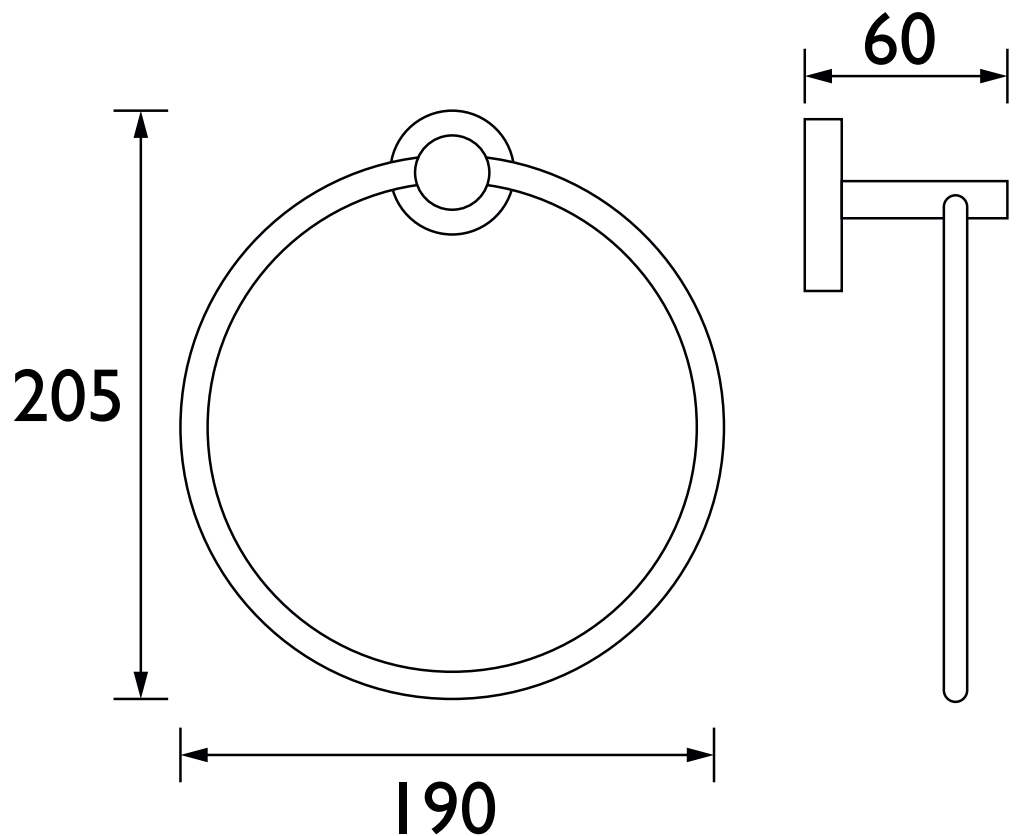

RD RING BB

Accessories
Round Ring Brushed Brass

Specification

Contemporary or Traditional:	Contemporary
Main Construction Material:	Brass
What's in the Box?:	1 x Ring, 1 x Fixing Kit, 1 x Fitting Instructions

Dimensions (measurements in mm)

Features:

- On-trend brushed brass finish. Coordinates with taps and showers in the Bristan range.
- Solid Brass.
- 5-year parts guarantee for peace of mind.
- Height 205mm.
- Width 190mm.
- Depth 60mm.
- Also available in other finishes.