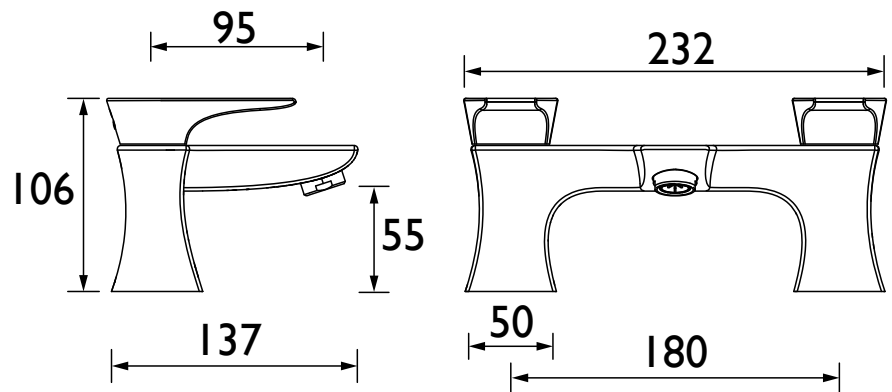

Product Certifications:

WRAS Certificate No: 2004916
WRAS Expiry Date: 30/04/2025

For more products, visit our website:
<http://www.bristan.com>

Specification

Product Type:	Bathroom Taps
Main Construction Material:	Brass
Mount Type:	Deck
Handle Type:	Lever
Connection Inlet:	3/4" BSP
Connection Outlet:	M24 Flow Straightener
Number of Tap Holes:	2
Valve/Cartridge Type:	3/4" Ceramic Disc Valve - 1/4 turn
Plumbing System Requirements:	Suitable for all plumbing systems
Minimum Dynamic Pressure (bar):	0.2 bar
Maximum Dynamic Pressure (bar):	5 bar
Maximum Hot Water Temperature °C:	65°C
Maximum Static Pressure (bar):	10 bar
Flow Type:	Single
Isolation Included:	No

Dimensions (measurements in mm)

Flow Rates (l/min)

System Pressure (bar)	0.2	0.5	1	2	3	5
HOU BF BB (mixed)	18.3	28.9	40.8	57.7	70.7	91.3

TECHNICAL
DATA
SHEET

BRISTAN

D2