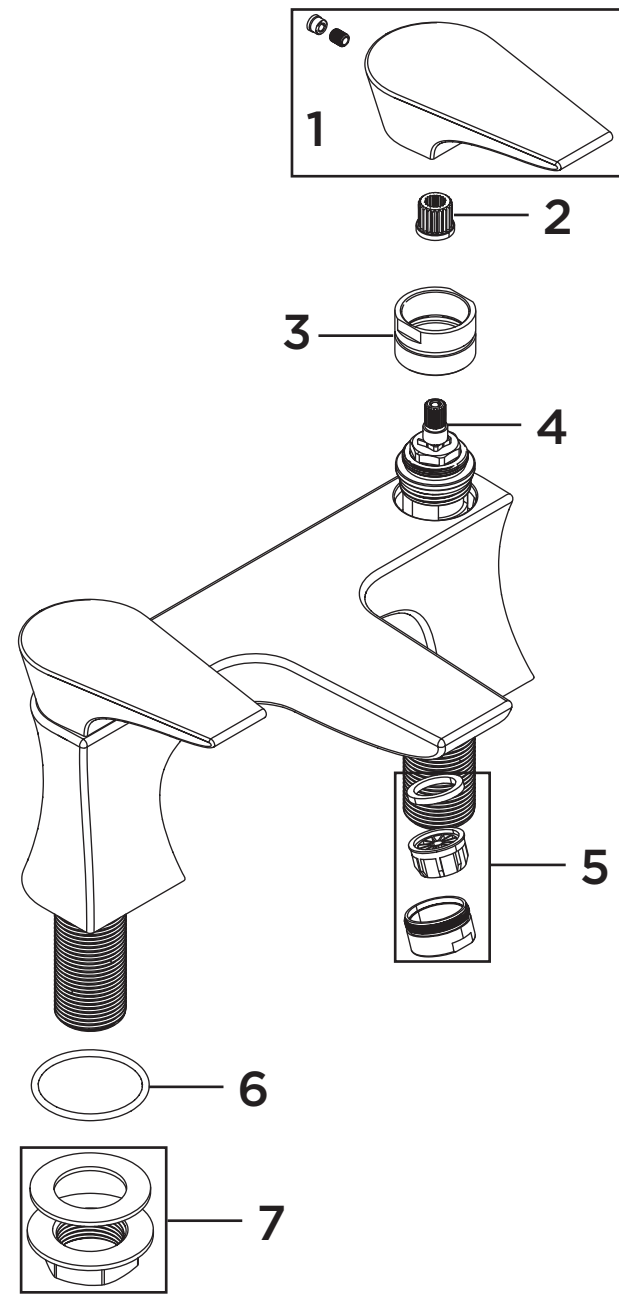

Product Code: HOU BF RANGE

Revision: D3

1	Handle Assembly (Pair)
2	Spline Adaptor
3	Shroud
4	3/4" Ceramic Disc Valves (Pair)
5	M24 Flow Straightener
6	Base O-Ring
7	3/4" Backnut & Washer (Pair)