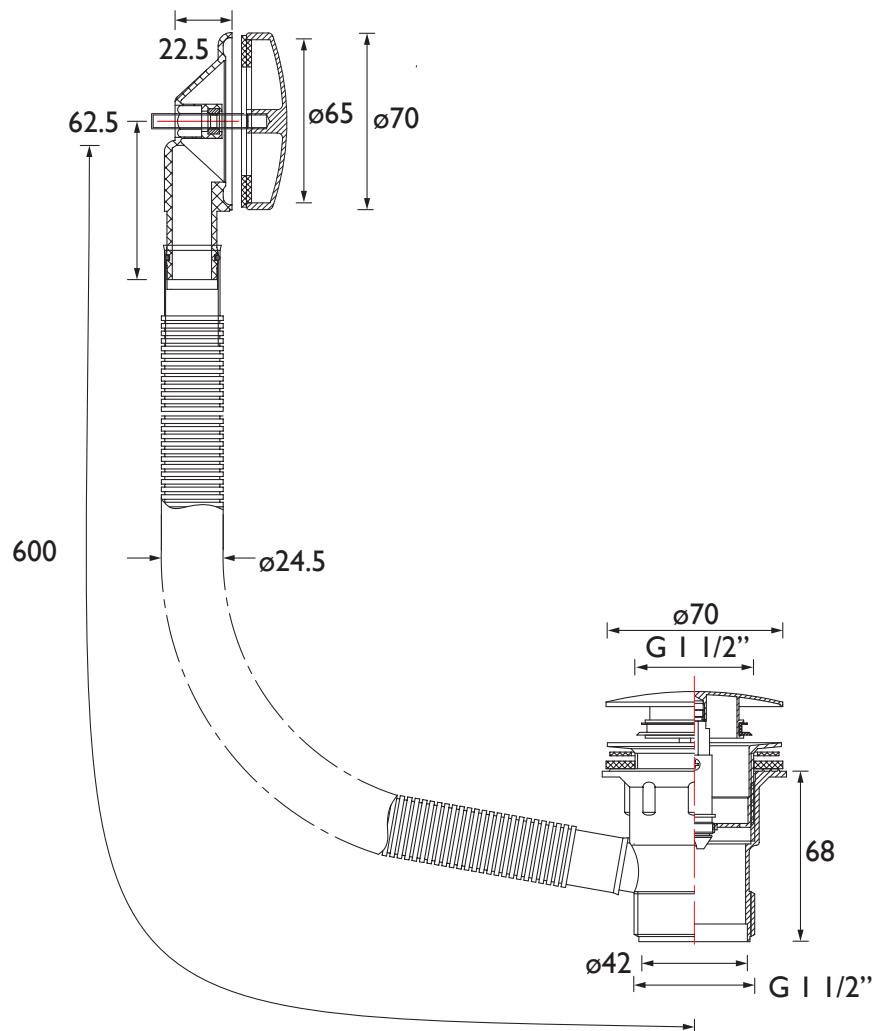

W BATH03 BB

Wastes Round Clicker Bath Waste with Overflow Brushed Brass

Specification

Contemporary or Traditional:	Contemporary
Main Construction Material:	Brass; ABS
Connection Inlet:	G1 1/2"
Suitable For Bath Thickness (mm):	5 - 20
Maximum Bath Thickness (mm):	20
Waste Flow Rate (litres per minute):	70.7
What's in the Box?:	1x Screw-in Waste Body, 1x Waste Body, 1x Rubber Washer, 1x Silicon Washer, 1x Clicker Mechanism, 1x Overflow Tube, 1x Overflow Body, 1x Overflow Face, 2x Rubber Washers

Features:

- Click down to retain water in the bath and fill. Click again to release and drain.
- On-trend brushed brass finish. Coordinates with taps, showers and accessories from the Bristan range.
- Complete with fittings.
- 5-year parts guarantee for peace of mind.
- Also available in black and gun metal.

Product Certifications:

For more products, visit our website:
<http://www.bristan.com>

Dimensions (measurements in mm)

**TECHNICAL
DATA
SHEET**

BRISTAN

D2