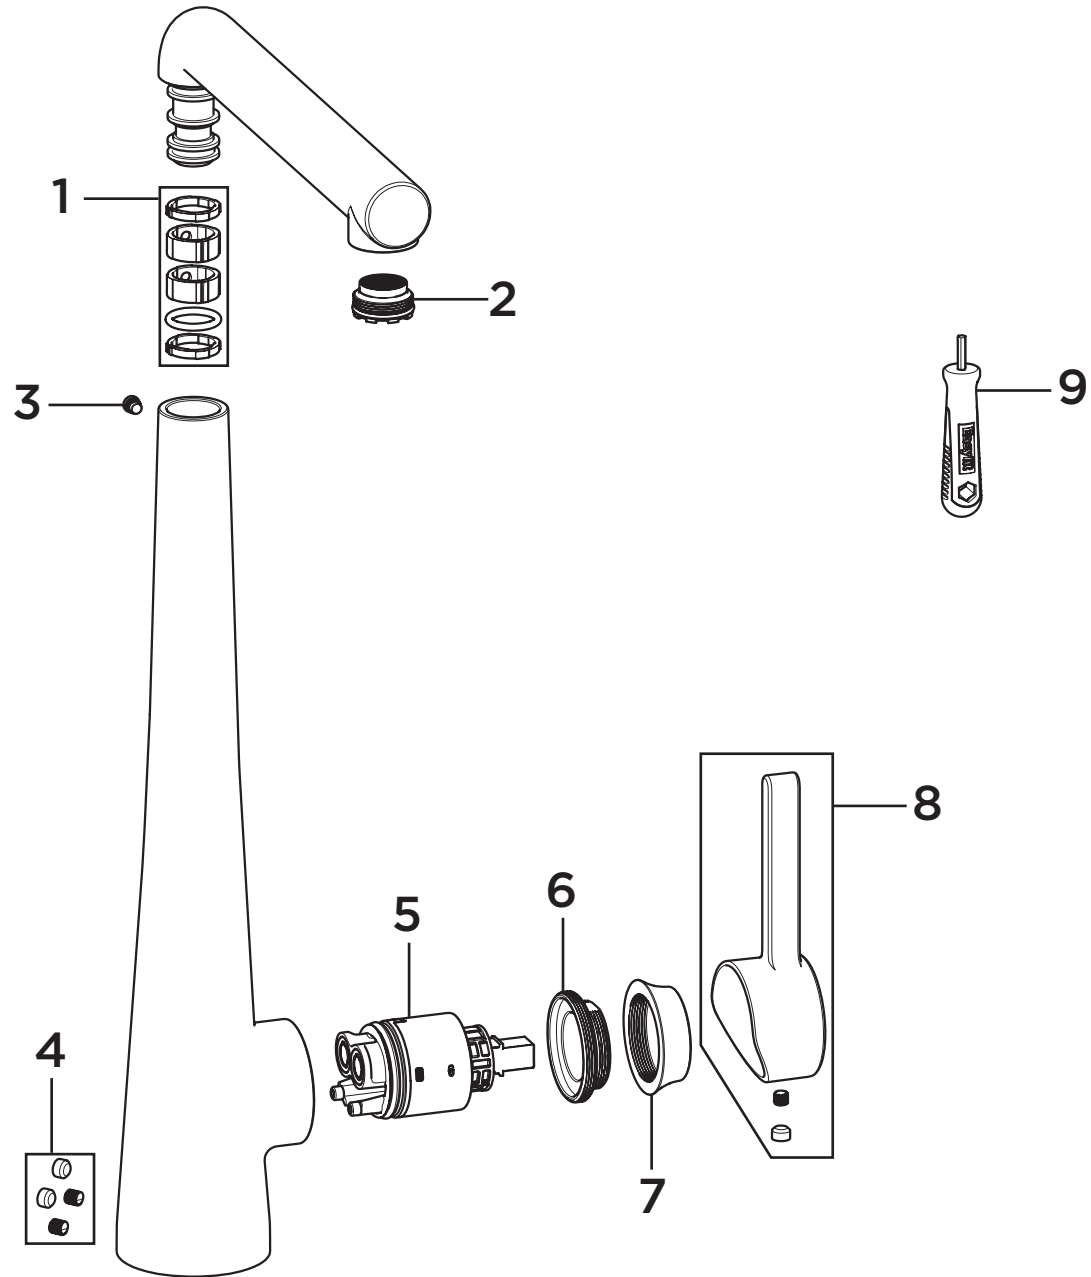

Product Code: PNE EFSNK _

Revision: D1

1	Spout Seals Kit
2	Recessed M21.5 8lpm Aerator
3	Spout Screw
4	Base Grub Screw & Cover (pair)
5	35mm Eco-Start Cartridge
6	Cartridge Retaining Nut
7	Shroud
8	Handle Assembly
9	EasyFit Tool
10	EasyFit Kit Pack
11	Molykote Grease
12	1/2" BSP Flexible Tails (pair)
13	Isolation Valves (pair)

Product Code: PNE EFSNK _
Revision: D1

10

1	Spout Seals Kit
2	Recessed M21.5 8lpm Aerator
3	Spout Screw
4	Base Grub Screw & Cover (pair)
5	35mm Eco-Start Cartridge
6	Cartridge Retaining Nut
7	Shroud
8	Handle Assembly
9	EasyFit Tool
10	EasyFit Kit Pack
11	Molykote Grease
12	1/2" BSP Flexible Tails (pair)
13	Isolation Valves (pair)