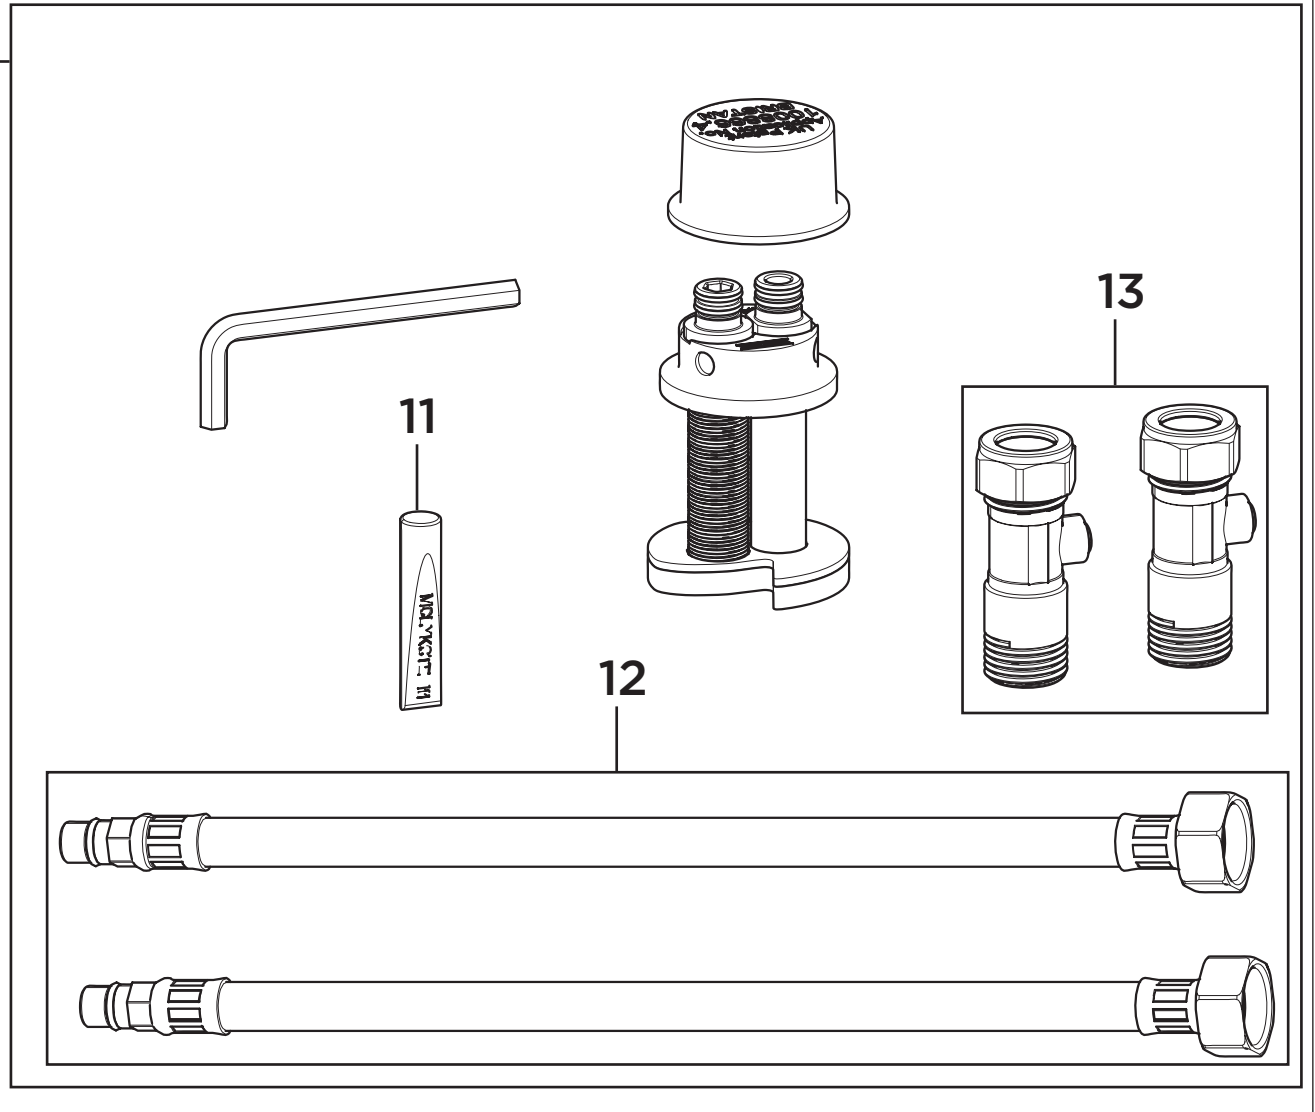

Product Code: PNE EFSNK _

Revision: D1

1	Spout Seals Kit
2	Recessed M21.5 8lpm Aerator
3	Spout Screw
4	Base Grub Screw & Cover (pair)
5	35mm Eco-Start Cartridge
6	Cartridge Retaining Nut
7	Shroud
8	Handle Assembly
9	EasyFit Tool
10	EasyFit Kit Pack
11	Molykote Grease
12	1/2" BSP Flexible Tails (pair)
13	Isolation Valves (pair)

Product Code: PNE EFSNK _
Revision: D1

10

1	Spout Seals Kit
2	Recessed M21.5 8lpm Aerator
3	Spout Screw
4	Base Grub Screw & Cover (pair)
5	35mm Eco-Start Cartridge
6	Cartridge Retaining Nut
7	Shroud
8	Handle Assembly
9	EasyFit Tool
10	EasyFit Kit Pack
11	Molykote Grease
12	1/2" BSP Flexible Tails (pair)
13	Isolation Valves (pair)