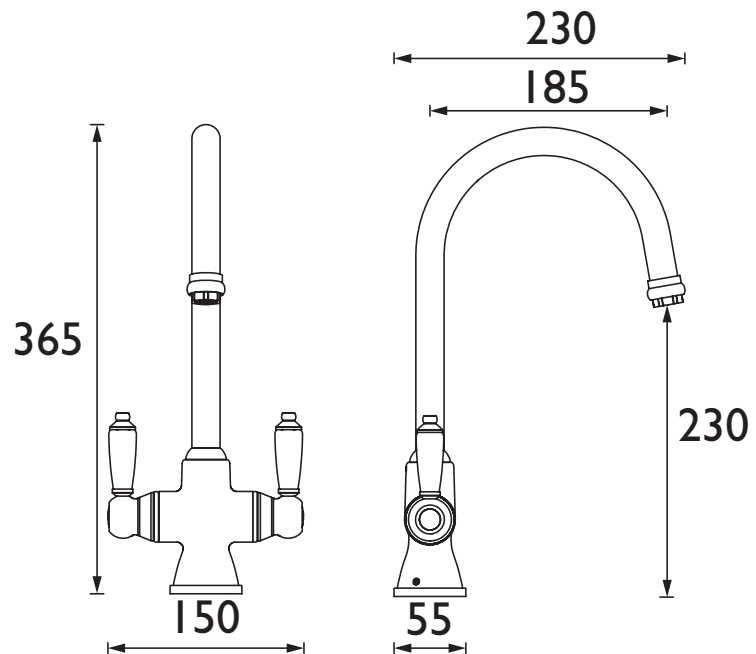

RS SNK EF BB

RENAISSANCE Tap Range

Renaissance Easyfit
Sink Mixer Brushed Brass

Features:

- Unique patented top fix design, for simple installation from above the sink.
- Simply drop and twist the top fix base into the tap hole from above, and lock into place with the Allen key provided.
- Two supplied isolation valves and flexi tails mean you can connect to the water supply at this point and isolate the base.
- Push the tap on to the base and secure into position with the supplied Easyfit tool and screws.
- Everything you need in the box including an Allen key, isolation valves, Top Fix Easyfit base, Easyfit tool and flexi tails
- Swivel spout for easy use
- Long life 1/4 turn ceramic disc valves for added durability and smooth control.
- High quality metal fixings for security and durability
- Also available in other finishes.
- 10 year parts and 1 year labour guarantee for peace of mind.

Product Certifications:

WRAS Cert. Number: 2206914
WRAS Expiry Date: 30/06/2027

Specification

Product Type:	Kitchen Taps
Main Construction Material:	Brass
Mount Type:	Deck
Handle Type:	Lever
Connection Inlet:	1/2" BSP Female Flexible Tails
Connection Outlet:	Anti-Splash
Number of Tap Holes:	1
Valve/Cartridge Type:	1/2" Ceramic Disc Valve - 1/4 turn
Plumbing System Requirements:	Suitable for all plumbing systems, ideally balanced
Minimum Dynamic Pressure (bar):	0.4 bar
Maximum Dynamic Pressure (bar):	5 bar
Maximum Hot Water Temperature °C:	65°C
Maximum Static Pressure (bar):	10 bar
Flow Type:	Single
Isolation Included:	Yes

Dimensions (measurements in mm)

Flow Rates (l/min)

System Pressure (bar)	0.4	0.5	1	2	3	5
RS SNK EF BB (mixed)	14.1	16	22.1	33.3	40	50.1

TECHNICAL
DATA
SHEET

BRISTAN

D2