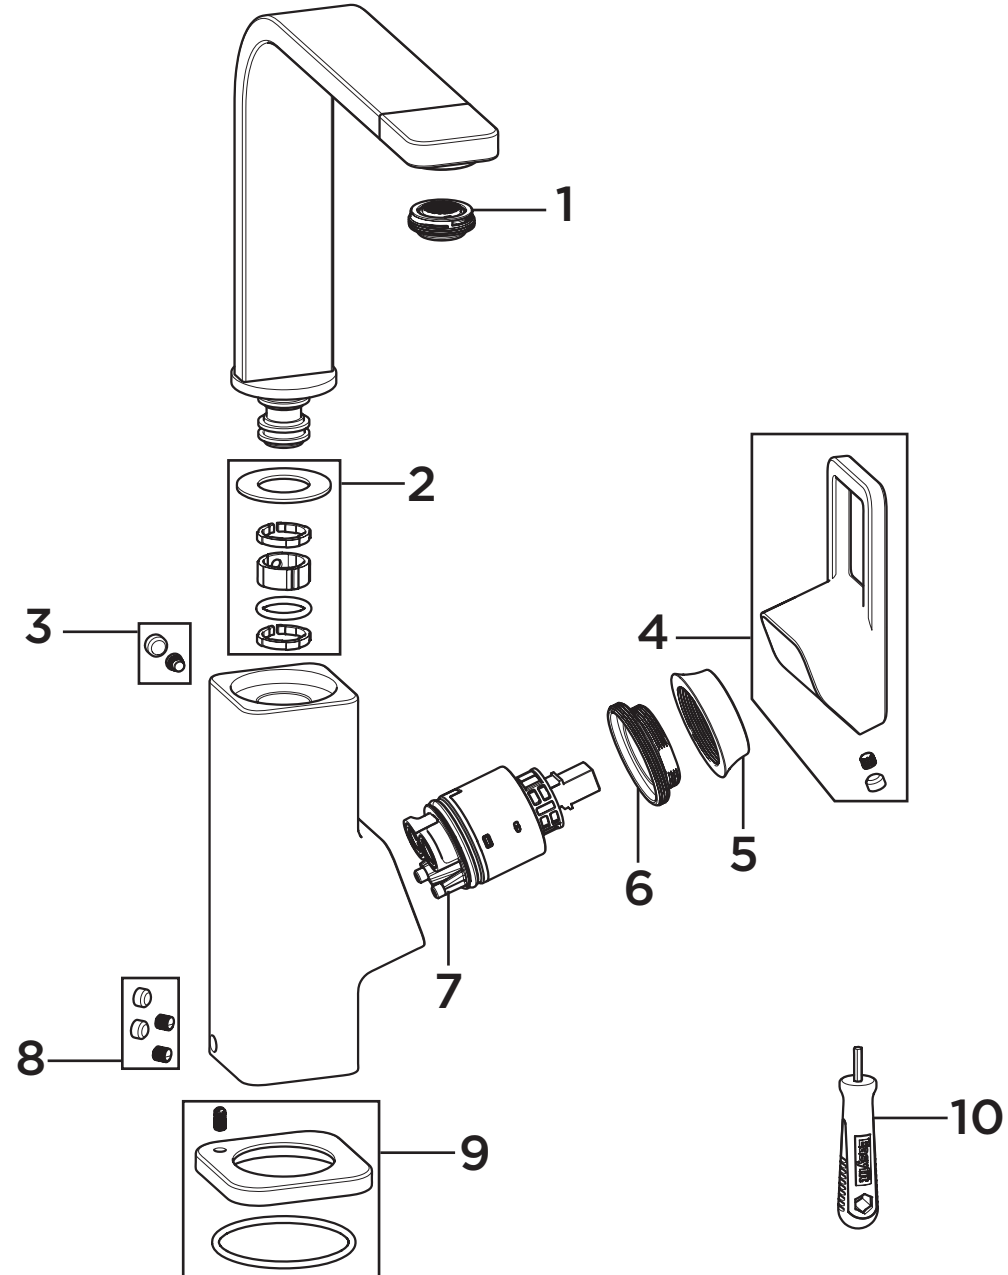

Product Code: SPR EFSNK _

Revision: D1

1	Recessed M24 8lpm Aerator
2	Spout Seals Kit
3	Spout Screw & Cover
4	Handle Assembly
5	Shroud
6	Cartridge Retaining Nut
7	35mm Eco-Start Cartridge
8	Base Grub Screw & Cover (pair)
9	Plinth with Rubber Seal and Grub Screw
10	EasyFit Tool
11	EasyFit Kit Pack
12	Molykote Grease
13	1/2" BSP Flexible Tails (pair)
14	Isolation Valves (pair)

Product Code: SPR EFSNK _
Revision: D1

11

1	Recessed M24 8lpm Aerator
2	Spout Seals Kit
3	Spout Screw & Cover
4	Handle Assembly
5	Shroud
6	Cartridge Retaining Nut
7	35mm Eco-Start Cartridge
8	Base Grub Screw & Cover (pair)
9	Plinth with Rubber Seal and Grub Screw
10	EasyFit Tool
11	EasyFit Kit Pack
12	Molykote Grease
13	1/2" BSP Flexible Tails (pair)
14	Isolation Valves (pair)