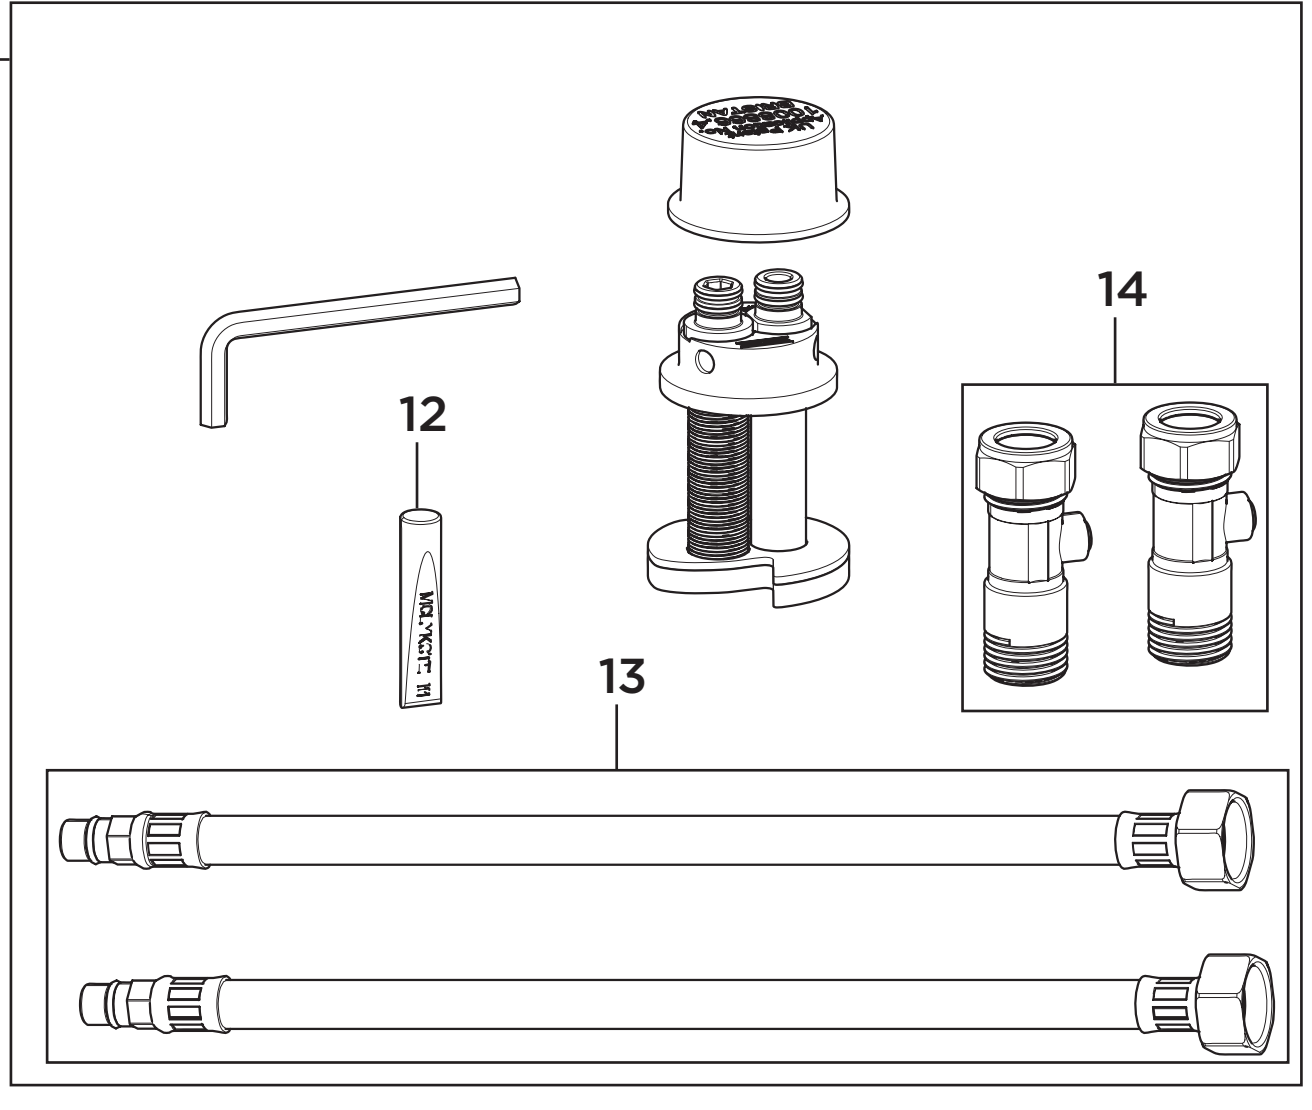

Product Code: SPR EFSNK _

Revision: D1

1	Recessed M24 8lpm Aerator
2	Spout Seals Kit
3	Spout Screw & Cover
4	Handle Assembly
5	Shroud
6	Cartridge Retaining Nut
7	35mm Eco-Start Cartridge
8	Base Grub Screw & Cover (pair)
9	Plinth with Rubber Seal and Grub Screw
10	EasyFit Tool
11	EasyFit Kit Pack
12	Molykote Grease
13	1/2" BSP Flexible Tails (pair)
14	Isolation Valves (pair)

Product Code: SPR EFSNK _
Revision: D1

11

1	Recessed M24 8lpm Aerator
2	Spout Seals Kit
3	Spout Screw & Cover
4	Handle Assembly
5	Shroud
6	Cartridge Retaining Nut
7	35mm Eco-Start Cartridge
8	Base Grub Screw & Cover (pair)
9	Plinth with Rubber Seal and Grub Screw
10	EasyFit Tool
11	EasyFit Kit Pack
12	Molykote Grease
13	1/2" BSP Flexible Tails (pair)
14	Isolation Valves (pair)