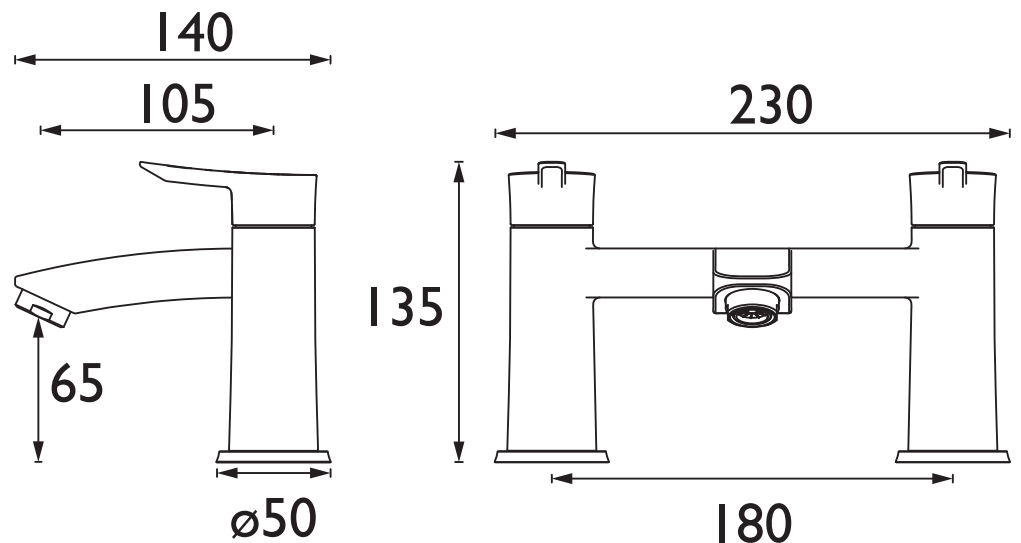

Product Certifications:

WRAS Certificate No: 2309905
WRAS Expiry Date: 30/09/2028

For more products, visit our website:
<http://www.bristan.com>

Specification

Product Type:	Bathroom Taps
Main Construction Material:	Brass
Mount Type:	Deck
Handle Type:	Long Angled
Connection Inlet:	3/4" BSP
Connection Outlet:	Housed M24 Aerator
Number of Tap Holes:	2
Valve/Cartridge Type:	3/4" Short Stem Ceramic Disc Valve
Plumbing System Requirements:	Suitable for all plumbing systems
Minimum Dynamic Pressure (bar):	0.2 bar
Maximum Dynamic Pressure (bar):	5 bar
Maximum Hot Water Temperature °C:	60°C
Maximum Static Pressure (bar):	10 bar
Flow Type:	Single
Isolation Included:	No

Dimensions (measurements in mm)

Flow Rates (l/min)

System Pressure (bar)	0.2	0.5	1	2	3	5
APE BF BLK (mixed)	24.2	40.4	57.2	80.9	99	127.9

TECHNICAL
DATA
SHEET

BRISTAN

D2