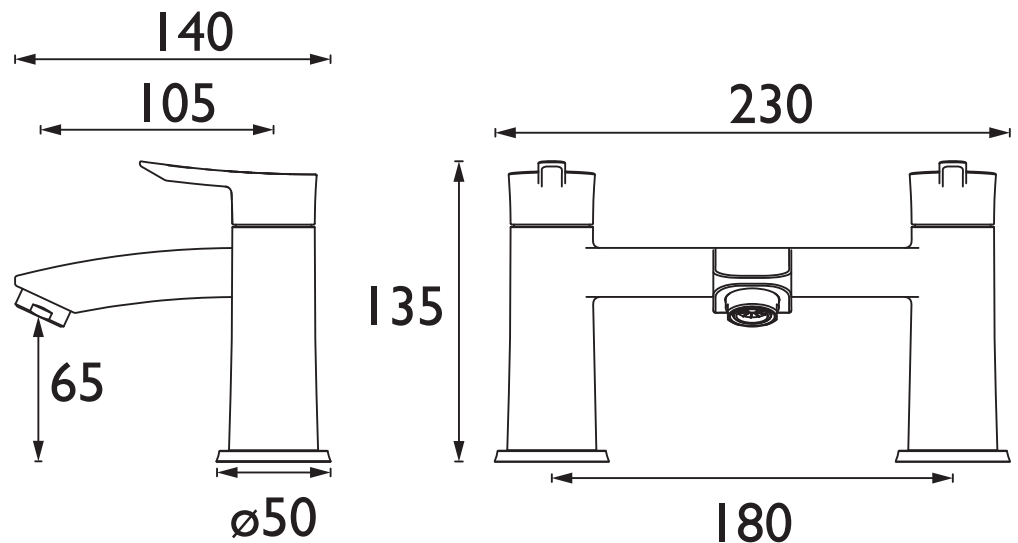

APE BF C

APELO Tap Range Apelo Bath Filler Chrome

Features:

- Long life 1/4 turn ceramic disc valves for added durability and smooth control.
- Robust metal fixing nut to secure the tap in place reducing the risk of loosening over time.
- A hard-wearing, flawless, scratch resistant chrome finish that lasts for years. Salt spray tested to ensure added durability.
- 10-year parts and 1 year labour guarantee for peace of mind.
- Also available in black.
- Co-ordinating Bathroom taps available.

Product Certifications:

WRAS Certificate No: 2309905
WRAS Expiry Date: 30/09/2028

For more products, visit our website:
<http://www.bristan.com>

Specification

Product Type:	Bathroom Taps
Main Construction Material:	Brass
Mount Type:	Deck
Handle Type:	Long Angled
Connection Inlet:	3/4" BSP
Connection Outlet:	Housed M24 Aerator
Number of Tap Holes:	2
Valve/Cartridge Type:	3/4" Short Stem Ceramic Disc Valve
Plumbing System Requirements:	Suitable for all plumbing systems
Minimum Dynamic Pressure (bar):	0.2 bar
Maximum Dynamic Pressure (bar):	5 bar
Maximum Hot Water Temperature °C:	60°C
Maximum Static Pressure (bar):	10 bar
Flow Type:	Single
Isolation Included:	No

Dimensions (measurements in mm)

Flow Rates (l/min)

System Pressure (bar)	0.2	0.5	1	2	3	5
APE BF C (mixed)	24.2	40.4	57.2	80.9	99	127.9

TECHNICAL DATA SHEET

BRISTAN

D2