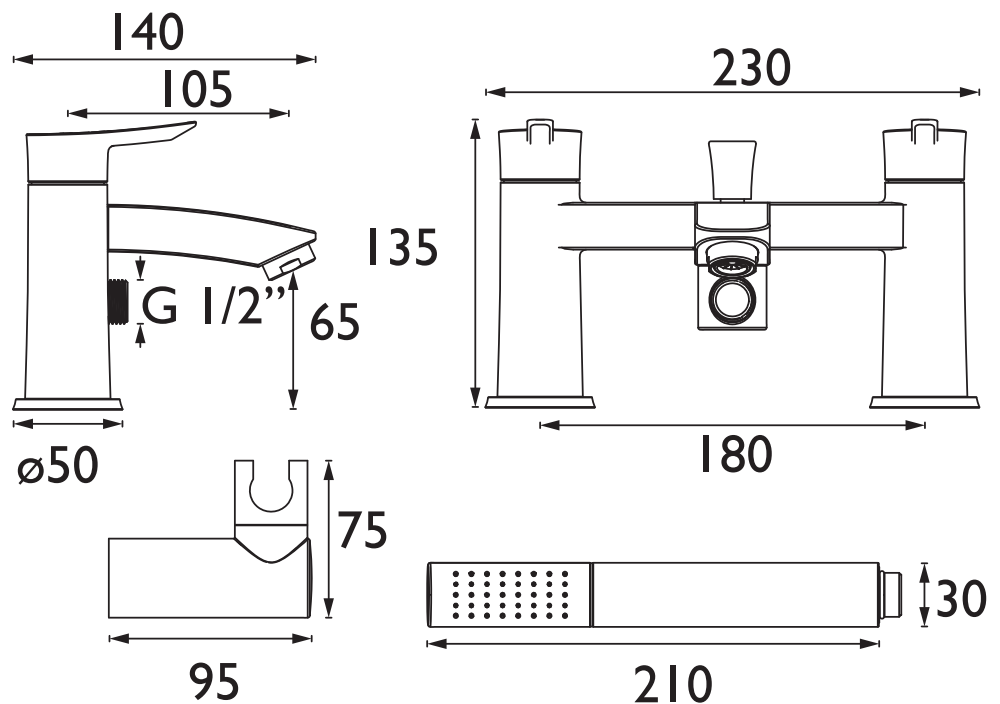

APE BSM BLK

APELO Tap Range Apelo Bath Shower Mixer Black

Features:

- Long life 1/4 turn ceramic disc valves for added durability and smooth control.
- Robust metal fixing nut to secure the tap in place reducing the risk of loosening over time.
- On-trend matt black finish to make a statement in your bathroom.
- Rub clean handset - limescale and debris build-up is quickly and easily removed by rubbing a finger or a cloth over the nozzles.
- 10-year parts and 1 year labour guarantee for peace of mind.
- Also available in chrome, brushed brass and gun metal grey.
- Co-ordinating Bathroom taps available.

Product Certifications:

Kiwa Certification No: 2312719
Kiwa Expiry Date: 11/12/2028

WRAS Certification No: 2312357
WRAS Expiry Date: 31/12/2028

Specification

Product Type:	Bathroom Taps
Main Construction Material:	Brass
Mount Type:	Deck
Handle Type:	Long Angled
Connection Inlet:	3/4" BSP
Connection Outlet:	Housed M24 Aerator
Number of Tap Holes:	2
Valve/Cartridge Type:	3/4" Short Stem Ceramic Disc Valve
Plumbing System Requirements:	Suitable for all plumbing systems
Minimum Dynamic Pressure (bar):	0.3 bar
Maximum Dynamic Pressure (bar):	5 bar
Maximum Hot Water Temperature °C:	60°C
Maximum Static Pressure (bar):	10 bar
Flow Type:	Single
Isolation Included:	No

Dimensions (measurements in mm)

Flow Rates (l/min)

System Pressure (bar)	0.3	0.5	1	2	3	5
Through Bath Filler (mixed)	12.5	16.4	24	33.3	40.8	52.6
Through Handset (mixed)	3.9	5.2	7.6	11.2	14.3	19

TECHNICAL DATA SHEET