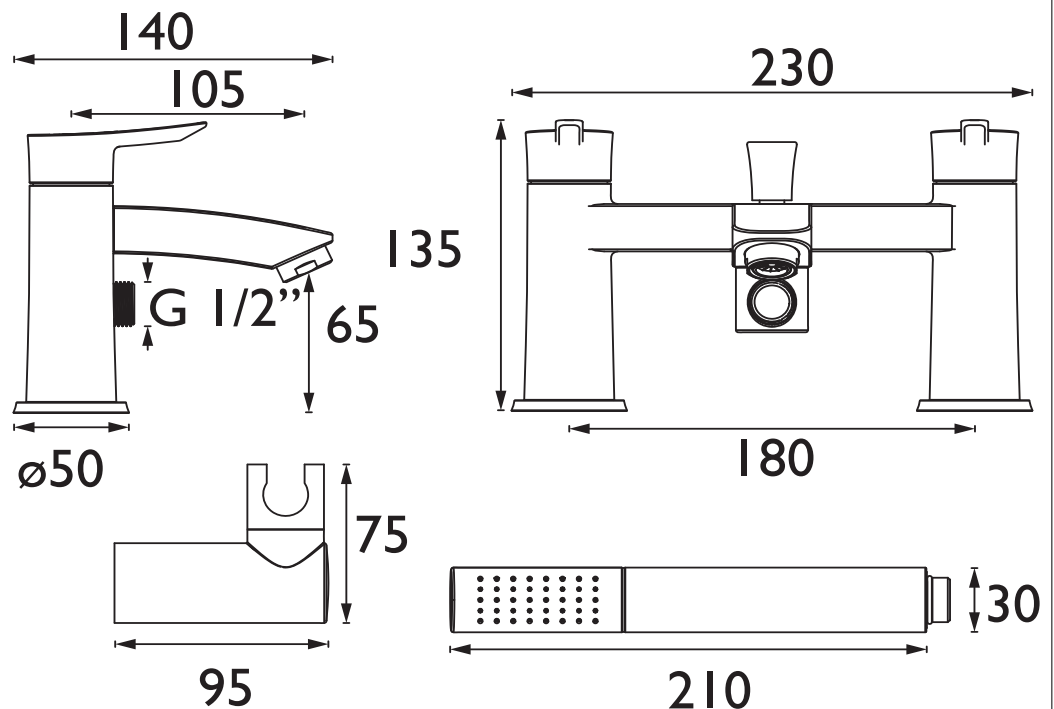

APE BSM GM

APELO Tap Range Apelo Bath Shower Mixer Gun Metal Grey

Features:

- Long life 1/4 turn ceramic disc valves for added durability and smooth control.
- Robust metal fixing nut to secure the tap in place reducing the risk of loosening over time.
- Available in a Gun Metal Grey finish to add depth and contrast to your bathroom.
- Rub clean handset - limescale and debris build-up is quickly and easily removed by rubbing a finger or a cloth over the nozzles.
- 10-year parts and 1 year labour guarantee for peace of mind.
- Also available in chrome, black and brushed brass.
- Co-ordinating Bathroom taps and Accessories available.

Product Certifications:

Kiwa Certification No: 2312719
Kiwa Expiry Date: 11/12/2028

WRAS Certification No: 2312357
WRAS Expiry Date: 31/12/2028

Specification

Product Type:	Bathroom Taps
Main Construction Material:	Brass
Mount Type:	Deck
Handle Type:	Long Angled
Connection Inlet:	3/4" BSP
Connection Outlet:	Housed M24 Aerator
Number of Tap Holes:	2
Valve/Cartridge Type:	3/4" Short Stem Ceramic Disc Valve
Plumbing System Requirements:	Suitable for all plumbing systems
Minimum Dynamic Pressure (bar):	0.3 bar
Maximum Dynamic Pressure (bar):	5 bar
Maximum Hot Water Temperature °C:	60°C
Maximum Static Pressure (bar):	10 bar
Flow Type:	Single
Isolation Included:	No

Dimensions (measurements in mm)

Flow Rates (l/min)

System Pressure (bar)	0.3	0.5	1	2	3	5
Through Bath Filler (mixed)	12.5	16.4	24	33.3	40.8	52.6
Through Handset (mixed)	3.9	5.2	7.6	11.2	14.3	19

TECHNICAL DATA SHEET