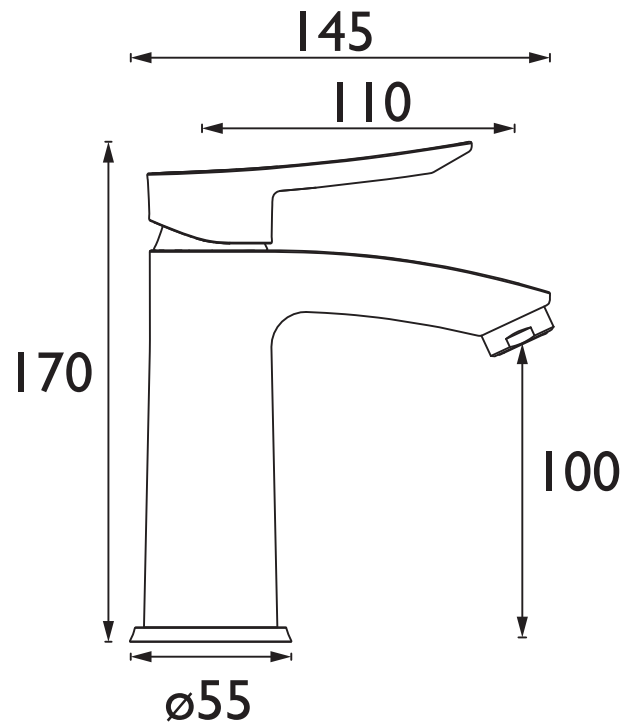

### Specification

Product Type:	Bathroom Taps
Main Construction Material:	Brass
Mount Type:	Deck
Handle Type:	Long Angled
Connection Inlet:	1/2" BSP Flexible Tails
Connection Outlet:	Housed 5lpm M24 Aerator
Number of Tap Holes:	1
Valve/Cartridge Type:	35mm Cold Start Upper Seal Cartridge
Plumbing System Requirements:	Suitable for all plumbing systems
Minimum Dynamic Pressure (bar):	0.5 bar
Maximum Dynamic Pressure (bar):	5 bar
Maximum Hot Water Temperature °C:	60°C
Maximum Static Pressure (bar):	10 bar
Flow Type:	Single
Isolation Included:	No

### Dimensions (measurements in mm)