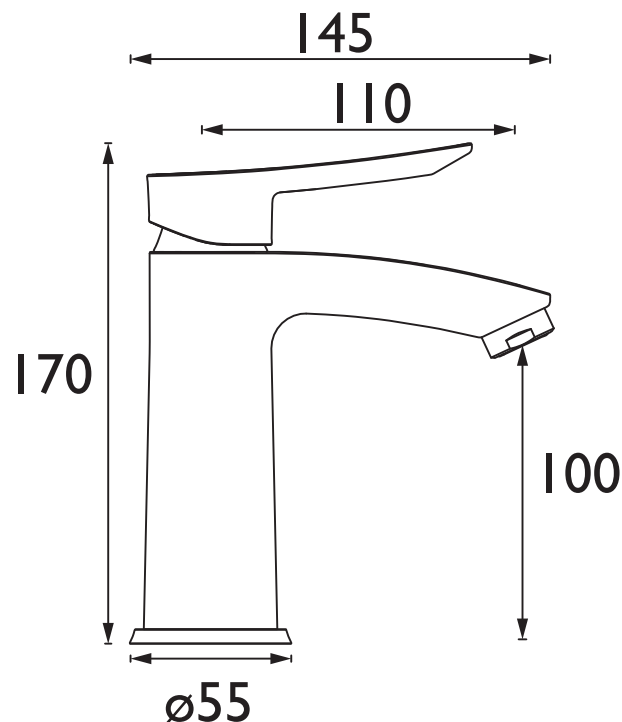

### Specification

|  |                                      |
|--|--------------------------------------|
| <b>Product Type:</b>                     | Bathroom Taps                        |
| <b>Main Construction Material:</b>       | Brass                                |
| <b>Mount Type:</b>                       | Deck                                 |
| <b>Handle Type:</b>                      | Long Angled                          |
| <b>Connection Inlet:</b>                 | 1/2" BSP Flexible Tails              |
| <b>Connection Outlet:</b>                | Housed 5lpm M24 Aerator              |
| <b>Number of Tap Holes:</b>              | 1                                    |
| <b>Valve/Cartridge Type:</b>             | 35mm Cold Start Upper Seal Cartridge |
| <b>Plumbing System Requirements:</b>     | Suitable for all plumbing systems    |
| <b>Minimum Dynamic Pressure (bar):</b>   | 0.5 bar                              |
| <b>Maximum Dynamic Pressure (bar):</b>   | 5 bar                                |
| <b>Maximum Hot Water Temperature °C:</b> | 60°C                                 |
| <b>Maximum Static Pressure (bar):</b>    | 10 bar                               |
| <b>Flow Type:</b>                        | Single                               |
| <b>Isolation Included:</b>               | No                                   |

### Dimensions (measurements in mm)