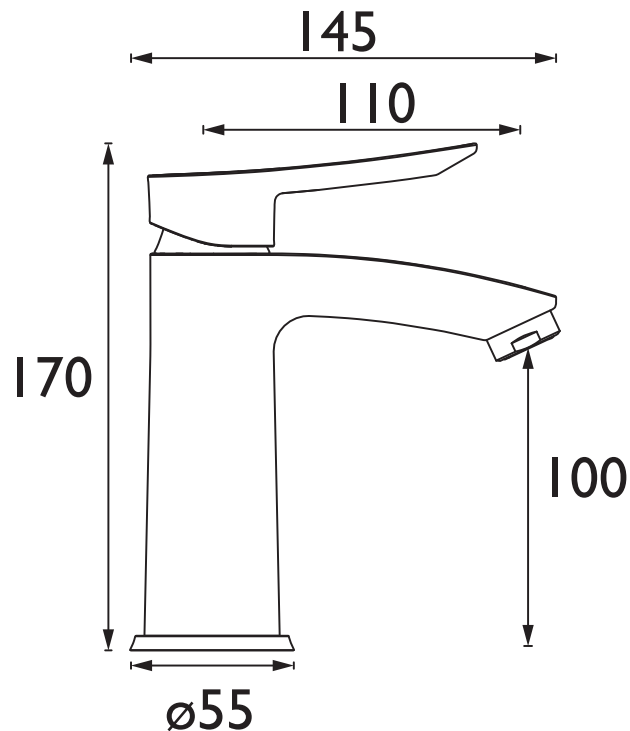

### Specification

Product Type:	Bathroom Taps
Main Construction Material:	Brass
Mount Type:	Deck
Handle Type:	Long Angled
Connection Inlet:	1/2" BSP Flexible Tails
Connection Outlet:	Housed 5lpm M24 Aerator
Number of Tap Holes:	1
Valve/Cartridge Type:	35mm Cold Start Upper Seal Cartridge
Plumbing System Requirements:	Suitable for all plumbing systems
Minimum Dynamic Pressure (bar):	0.5 bar
Maximum Dynamic Pressure (bar):	5 bar
Maximum Hot Water Temperature °C:	60°C
Maximum Static Pressure (bar):	10 bar
Flow Type:	Single
Isolation Included:	No

### Dimensions (measurements in mm)