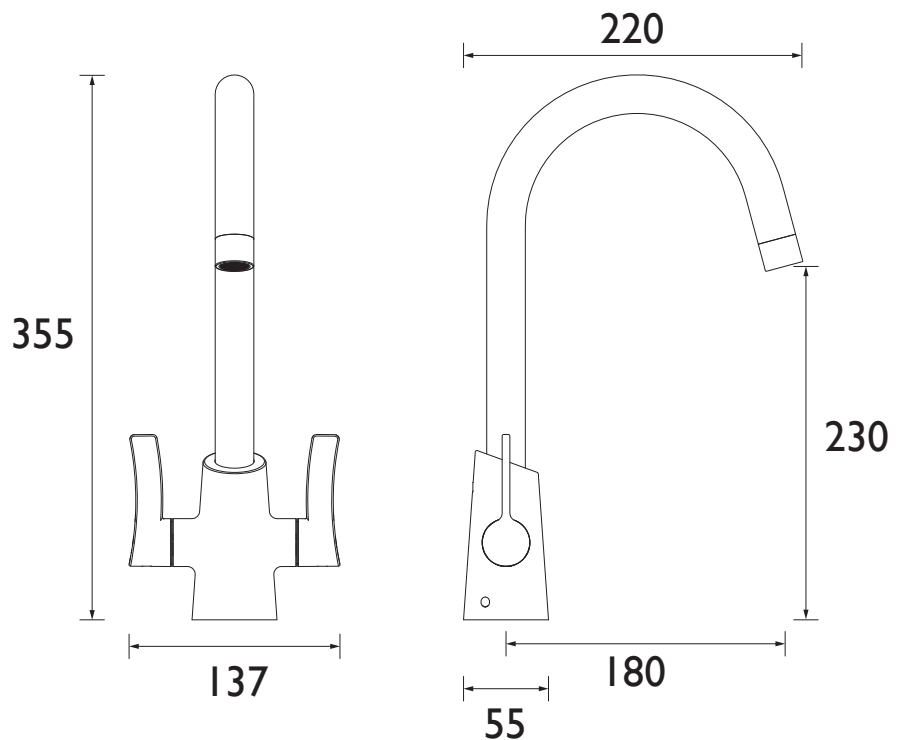

ACR EFSNK GM

ACORN Tap Range Acorn Easyfit Mono Sink Mixer Gun Metal

Features:

- Unique patented top fix design, for simple installation from above the sink
- Simply drop and twist the top fix base into the tap hole from above, and lock into place with the Allen key provided
- Two supplied isolation valves and flexi tails mean you can connect to the water supply at this point and isolate the base
- Push the tap on to the base and secure into position with the supplied Easyfit tool and screws
- Everything you need in the box including an Allen key, isolation valves, Top Fix Easyfit base, Easyfit tool and flexi tails

Product Certifications:

WRAS Cert. Number: 240403006
WRAS Expiry Date: 30/04/2029

For more products, visit our website:
<http://www.bristan.com>

Specification

Product Type:	Kitchen Taps
Main Construction Material:	Brass
Mount Type:	Deck
Handle Type:	Paddle Lever
Connection Inlet:	1/2" BSP Flexible Tails
Connection Outlet:	Housed M22 8L/M Aerator
Number of Tap Holes:	1
Valve/Cartridge Type:	1/2" Ceramic Disc Valves
Plumbing System Requirements:	Suitable for all plumbing systems
Minimum Dynamic Pressure (bar):	0.3 bar
Maximum Dynamic Pressure (bar):	5 bar
Maximum Hot Water Temperature °C:	65°C
Maximum Static Pressure (bar):	10 bar
Flow Type:	Single Flow
Isolation Included:	Yes

Dimensions (measurements in mm)

Flow Rates (l/min)

System Pressure (bar)	0.3	0.5	1	2	3	5
ACR EFSNK GM (mixed)	3	4	5.8	7.9	8.5	8.5

TECHNICAL
DATA
SHEET

BRISTAN

D1.1