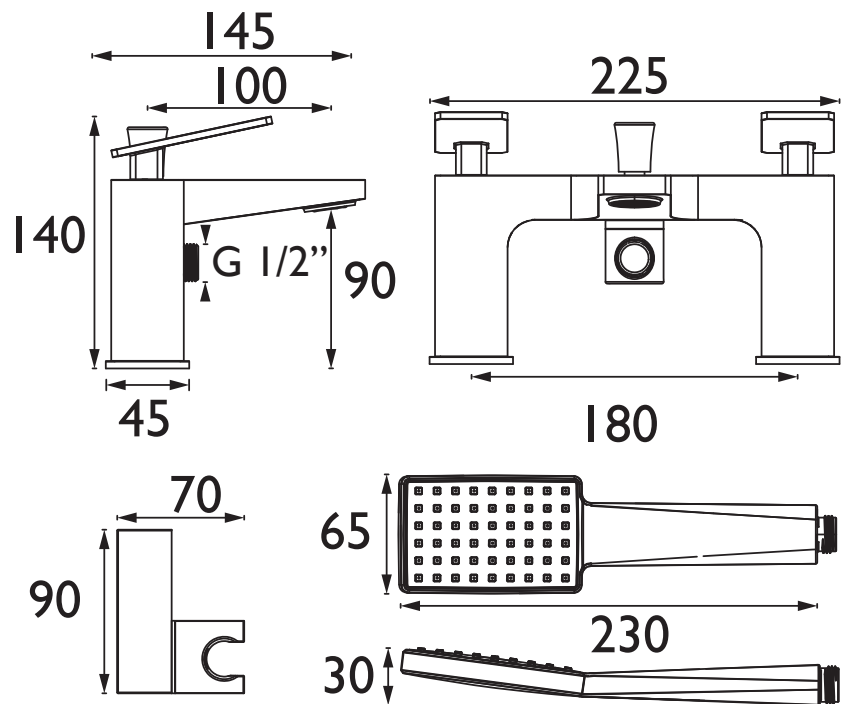

DEL BSM BLK

DELGADO Tap Range Delgado Bath Shower Mixer Black

Specification

Product Type:	Bathroom Taps
Main Construction Material:	Brass
Mount Type:	Deck
Handle Type:	Flat Angled Lever
Connection Inlet:	3/4" BSP
Connection Outlet:	M24 Recessed Honeycomb Aerator
Number of Tap Holes:	2
Valve/Cartridge Type:	3/4" Short Stem Ceramic Disc Valve
Plumbing System Requirements:	Suitable for all plumbing systems
Minimum Dynamic Pressure (bar):	0.3 bar
Maximum Dynamic Pressure (bar):	5 bar
Maximum Hot Water Temperature °C:	60°C
Maximum Static Pressure (bar):	10 bar
Flow Type:	Single
Isolation Included:	No

Features:

- Long life 1/4 turn ceramic disc valves for added durability and smooth control.
- Robust metal fixing nut to secure the tap in place reducing the risk of loosening over time.
- On-trend matt black finish to make a statement in your bathroom.
- Rub clean handset - limescale and debris build-up is quickly and easily removed by rubbing a finger or a cloth over the nozzles.
- 10-year parts and 1 year labour guarantee for peace of mind.
- Also available in chrome.
- Co-ordinating Bathroom taps available.

Dimensions (measurements in mm)

Product Certifications:

Kiwa Certificate No: 2312721
Kiwa Expiry Date: 12/12/2028

WRAS Certificate No: 2312358
WRAS Expiry Date: 31/12/2028

Flow Rates (l/min)

System Pressure (bar)	0.3	0.5	1	2	3	5
Through Bath Filler (mixed)	11.3	15.2	23	34	41.9	54.1
Through Handset (mixed)	4	5.3	8.1	12	15.2	20.3